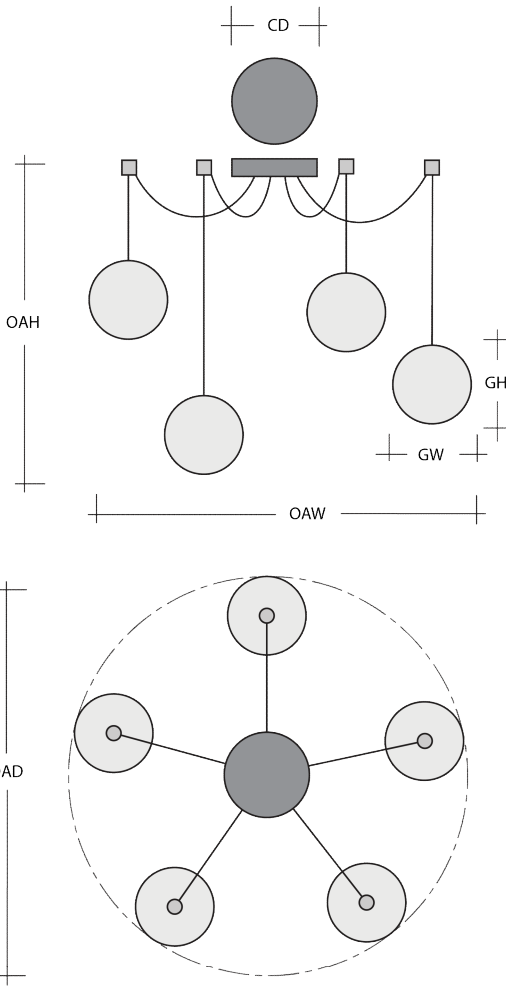

PEBBLE SWAG MULTI-PENDANT 12 PC.

Inspired both by nature and classic jewelry, this deceptively simple pendant nods equally to contemporary and modern style. Beautifully finished precision metalwork provides the perfect foil for a softly curved rondelle of LED-illuminated artisan cast glass. Offered in 2,700k and 3,000K CCT and a selection of metallic finishes.

Metallic Finishes

Glass Colors

Product Notes-PLEASE READ:

- All Hammerton Studio fixtures are handcrafted by artisans. Subtle imperfections reflect the mark of the maker and should be expected.
- This product may incorporate both steel and aluminum material. Transparent finishes may vary between steel and aluminum components.
- Products incorporating artisan blown and cast glass may create dramatic patterns of light and shadow on surrounding surfaces. While this is often desirable, shadowing can be minimized by adding recessed ceiling light to the installation area.

General Notes:

- Visit studio.hammerton.com to read our complete warranty.
- All dimensions are in inches unless otherwise noted. Dimensions may vary up to 7/8".

Scan for Product
& Install Info

HAMMERTON STUDIO

PEBBLE SWAG MULTI-PENDANT 12 PC.

Product Dimensions		Inches
OAH	Over All Height: Min-Max	13.7 - 120
OAW	Over All Width: Min-Max	14.3 - 293.3
CD	Canopy Diameter	9

Glass Dimensions		
	Large Glass Quantity	4
GH-GW	Large Glass Size: GH x GW	11.2x5.3
	Medium Glass Quantity	4
GH-GW	Medium Glass Size: GH x GW	8.3x4.8
	Small Glass Quantity	4
GH-GW	Small Glass Size: GH x GW	6.4x4.5