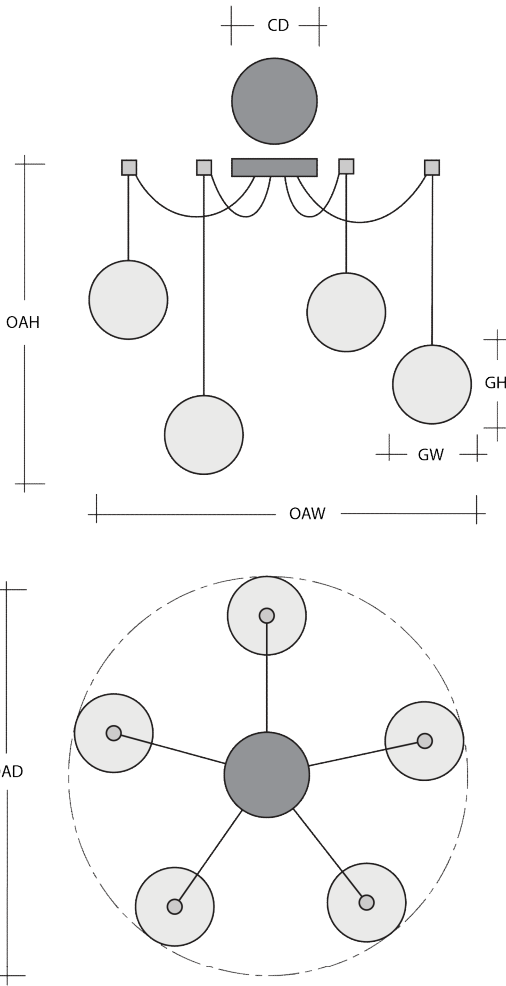

PEBBLE SWAG MULTI-PENDANT 9 PC.

Inspired both by nature and classic jewelry, this deceptively simple pendant nods equally to contemporary and modern style. Beautifully finished precision metalwork provides the perfect foil for a softly curved rondelle of LED-illuminated artisan cast glass. Offered in 2,700k and 3,000K CCT and a selection of metallic finishes.

Metallic Finishes

Glass Colors

Product Notes-PLEASE READ:

- All Hammerton Studio fixtures are handcrafted by artisans. Subtle imperfections reflect the mark of the maker and should be expected.
- This product may incorporate both steel and aluminum material. Transparent finishes may vary between steel and aluminum components.
- Products incorporating artisan blown and cast glass may create dramatic patterns of light and shadow on surrounding surfaces. While this is often desirable, shadowing can be minimized by adding recessed ceiling light to the installation area.

General Notes:

- Visit studio.hammerton.com to read our complete warranty.
- All dimensions are in inches unless otherwise noted. Dimensions may vary up to 7/8".

Scan for Product
& Install Info

HAMMERTON STUDIO

PEBBLE SWAG MULTI-PENDANT 9 PC.

Product Dimensions		Inches
OAH	Over All Height: Min-Max	13.7 - 120
OAW	Over All Width: Min-Max	14.3 - 293.3
CD	Canopy Diameter	9

Glass Dimensions		
	Large Glass Quantity	3
GH-GW	Large Glass Size: GH x GW	11.2x5.3
	Medium Glass Quantity	3
GH-GW	Medium Glass Size: GH x GW	8.3x4.8
	Small Glass Quantity	3
GH-GW	Small Glass Size: GH x GW	6.4x4.5