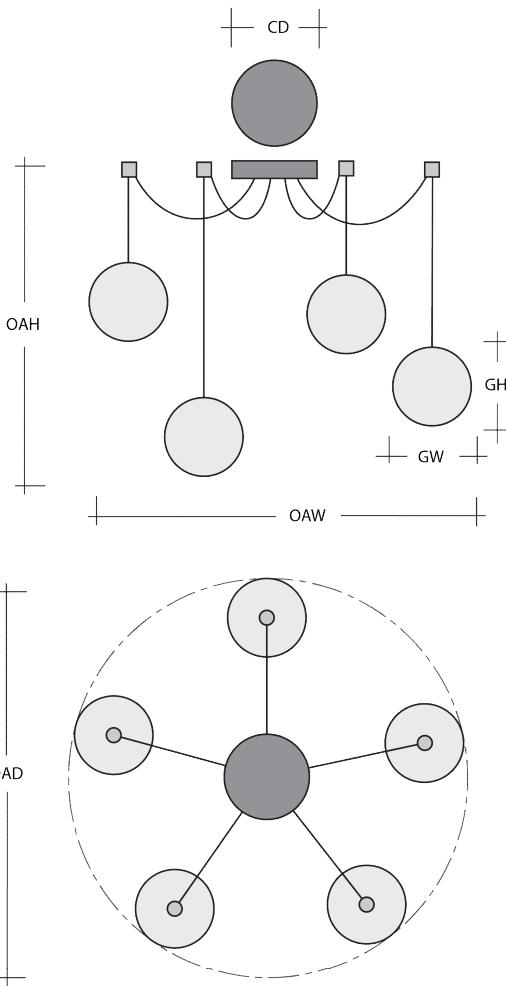

PEBBLE SWAG MULTI-PENDANT 6 PC.

Inspired both by nature and classic jewelry, this deceptively simple pendant nods equally to contemporary and modern style. Beautifully finished precision metalwork provides the perfect foil for a softly curved rondelle of LED-illuminated artisan cast glass. Offered in 2,700k and 3,000K CCT and a selection of metallic finishes.

Metallic Finishes

Glass Colors

Product Notes-PLEASE READ:

- All Hammerton Studio fixtures are handcrafted by artisans. Subtle imperfections reflect the mark of the maker and should be expected.
- This product may incorporate both steel and aluminum material. Transparent finishes may vary between steel and aluminum components.
- Products incorporating artisan blown and cast glass may create dramatic patterns of light and shadow on surrounding surfaces. While this is often desirable, shadowing can be minimized by adding recessed ceiling light to the installation area.

General Notes:

- Visit studio.hammerton.com to read our complete warranty.
- All dimensions are in inches unless otherwise noted. Dimensions may vary up to 7/8".

Scan for Product
& Install Info

HAMMERTON STUDIO

PEBBLE SWAG MULTI-PENDANT 6 PC.

Product Dimensions		Inches
OAH	Over All Height: Min-Max	12.5 - 120
OAW	Over All Width: Min-Max	14.3 - 293.3
CD	Canopy Diameter	6

Glass Dimensions		
	Large Glass Quantity	2
GH-GW	Large Glass Size: GH x GW	11.2x5.3
	Medium Glass Quantity	2
GH-GW	Medium Glass Size: GH x GW	8.3x4.8
	Small Glass Quantity	2
GH-GW	Small Glass Size: GH x GW	6.4x4.5