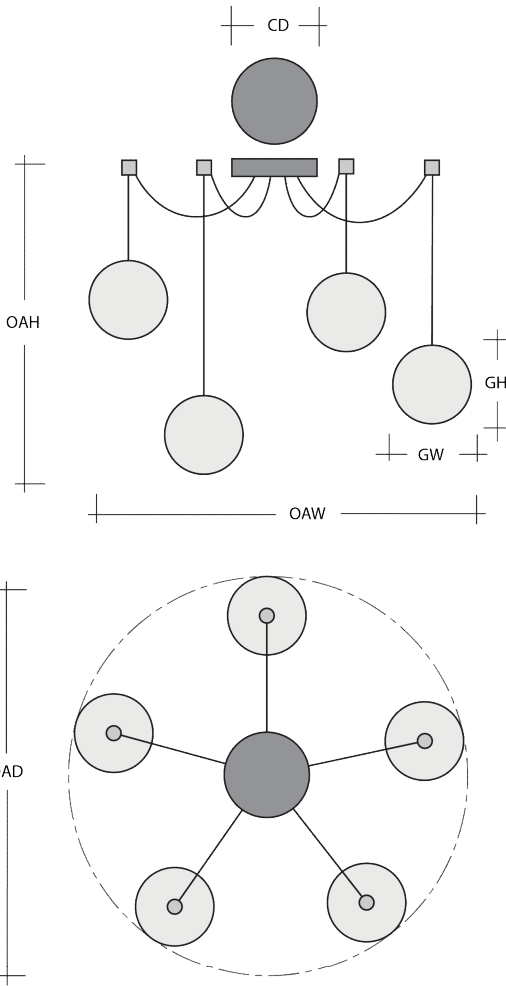

### Product Notes-PLEASE READ:

- All Hammerton Studio fixtures are handcrafted by artisans. Subtle imperfections reflect the mark of the maker and should be expected.
- This product may incorporate both steel and aluminum material. Transparent finishes may vary between steel and aluminum components.
- Products incorporating artisan blown and cast glass may create dramatic patterns of light and shadow on surrounding surfaces. While this is often desirable, shadowing can be minimized by adding recessed ceiling light to the installation area.

### General Notes:

- Visit [studio.hammerton.com](http://studio.hammerton.com) to read our complete warranty.
- All dimensions are in inches unless otherwise noted. Dimensions may vary up to 7/8".

Scan for Product  
& Install Info

## PEBBLE SWAG MULTI-PENDANT 3 PC.

Product Dimensions		Inches
OAH	Over All Height: Min-Max	12.5 - 120
OAW	Over All Width: Min-Max	14.3 - 293.3
CD	Canopy Diameter	6

Glass Dimensions		
	Large Glass Quantity	1
GH-GW	Large Glass Size: GH x GW	11.2x5.3
	Medium Glass Quantity	1
GH-GW	Medium Glass Size: GH x GW	8.3x4.8
	Small Glass Quantity	1
GH-GW	Small Glass Size: GH x GW	6.4x4.5