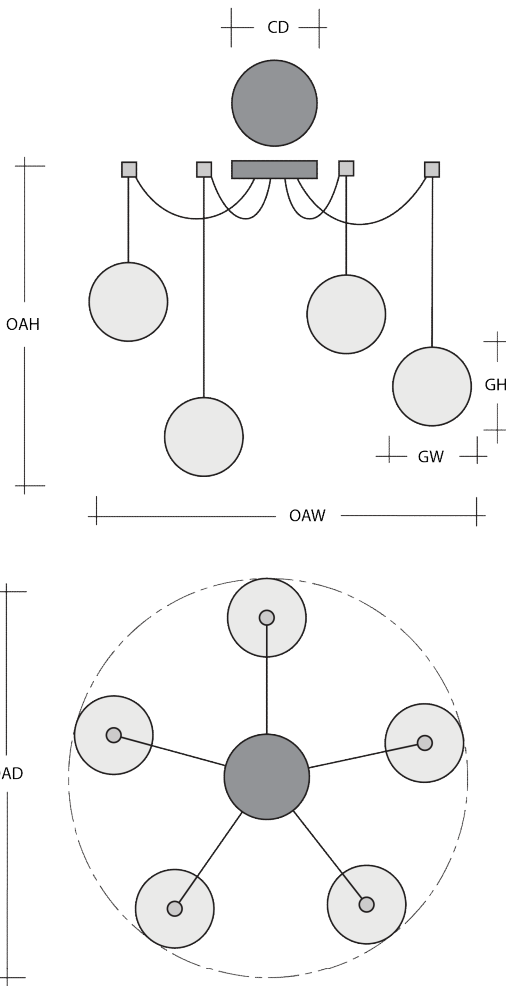

RAINDROP SWAG MULTI-PENDANT 9 PC.

Capturing the ethereal beauty of a spring shower, this versatile chandelier style enables customization of the placement and height of each pendant. Each 'Raindrop' seamlessly fuses sculptural metalwork with luxuriously thick artisan blown crystal glass. Integrated LED light illuminates the glass shade without the distraction of a filament bulb. Choose from several finishes.

Metallic Finishes

Glass Colors

Product Notes-PLEASE READ:

- All Hammerton Studio fixtures are handcrafted by artisans. Subtle imperfections reflect the mark of the maker and should be expected.
- This product may incorporate both steel and aluminum material. Transparent finishes may vary between steel and aluminum components.
- Products incorporating artisan blown and cast glass may create dramatic patterns of light and shadow on surrounding surfaces. While this is often desirable, shadowing can be minimized by adding recessed ceiling light to the installation area.

General Notes:

- Visit studio.hammerton.com to read our complete warranty.
- All dimensions are in inches unless otherwise noted. Dimensions may vary up to 7/8".

Scan for Product
& Install Info

HAMMERTON STUDIO

RAINDROP SWAG MULTI-PENDANT 9 PC.

Product Dimensions		Inches
OAH	Over All Height: Min-Max	20.3 - 120
OAW	Over All Width: Min-Max	13.6 - 292.6
CD	Canopy Diameter	9

Glass Dimensions		
	Large Glass Quantity	9
GH-GW	Large Glass Size: GH x GW	17.7x4.6
	Medium Glass Quantity	N/A
GH-GW	Medium Glass Size: GH x GW	N/A
	Small Glass Quantity	N/A
GH-GW	Small Glass Size: GH x GW	N/A