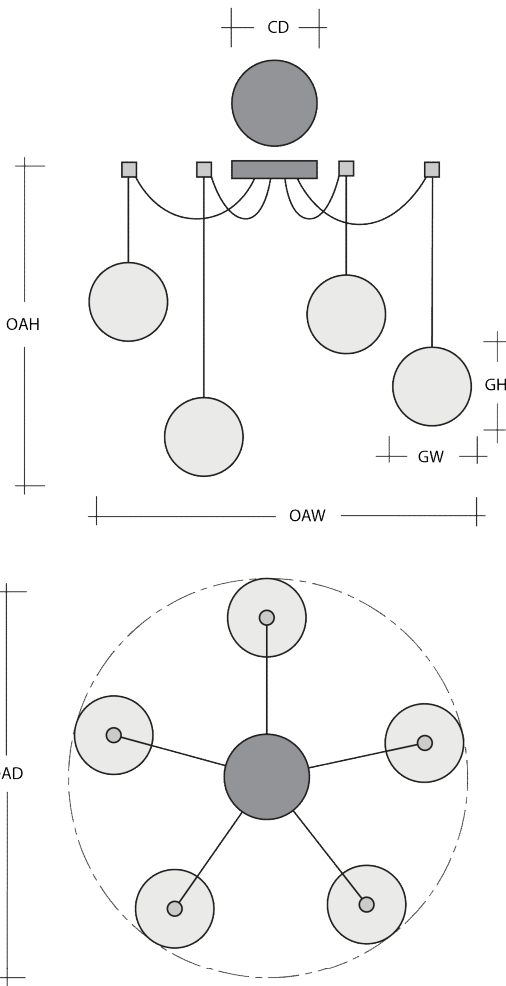

RAINDROP SWAG MULTI-PENDANT 3 PC.

Capturing the ethereal beauty of a spring shower, this versatile chandelier style enables customization of the placement and height of each pendant. Each 'Raindrop' seamlessly fuses sculptural metalwork with luxuriously thick artisan blown crystal glass. Integrated LED light illuminates the glass shade without the distraction of a filament bulb. Choose from several finishes.

Metallic Finishes

Glass Colors

Product Notes-PLEASE READ:

- All Hammerton Studio fixtures are handcrafted by artisans. Subtle imperfections reflect the mark of the maker and should be expected.
- This product may incorporate both steel and aluminum material. Transparent finishes may vary between steel and aluminum components.
- Products incorporating artisan blown and cast glass may create dramatic patterns of light and shadow on surrounding surfaces. While this is often desirable, shadowing can be minimized by adding recessed ceiling light to the installation area.

General Notes:

- Visit studio.hammerton.com to read our complete warranty.
- All dimensions are in inches unless otherwise noted. Dimensions may vary up to 7/8".

Scan for Product
& Install Info

HAMMERTON STUDIO

RAINDROP SWAG MULTI-PENDANT 3 PC.

Product Dimensions		Inches
OAH	Over All Height: Min-Max	19 - 120
OAW	Over All Width: Min-Max	13.6 - 292.6
CD	Canopy Diameter	6

Glass Dimensions		
	Large Glass Quantity	3
GH-GW	Large Glass Size: GH x GW	17.7x4.6
	Medium Glass Quantity	N/A
GH-GW	Medium Glass Size: GH x GW	N/A
	Small Glass Quantity	N/A
GH-GW	Small Glass Size: GH x GW	N/A