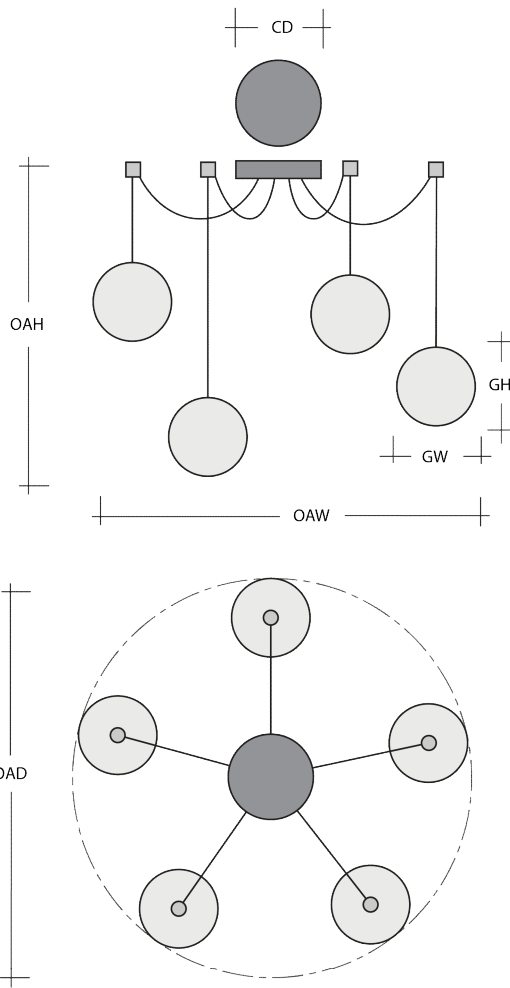

### Product Notes-PLEASE READ:

- All Hammerton Studio fixtures are handcrafted by artisans. Subtle imperfections reflect the mark of the maker and should be expected.
- This product may incorporate both steel and aluminum material. Transparent finishes may vary between steel and aluminum components.
- Products incorporating artisan blown and cast glass may create dramatic patterns of light and shadow on surrounding surfaces. While this is often desirable, shadowing can be minimized by adding recessed ceiling light to the installation area.

### General Notes:

- Visit [studio.hammerton.com](http://studio.hammerton.com) to read our complete warranty.
- All dimensions are in inches unless otherwise noted. Dimensions may vary up to 7/8".

Scan for Product  
& Install Info

## FIORI SWAG MULTI-PENDANT 6 PC.

Product Dimensions		Inches
OAH	Over All Height: Min-Max	17 - 120
OAW	Over All Width: Min-Max	9 - 288
CD	Canopy Diameter	6

Glass Dimensions		
	Large Glass Quantity	N/A
GH-GW	Large Glass Size: GH x GW	N/A
	Medium Glass Quantity	6
GH-GW	Medium Glass Size: GH x GW	10.5x4
	Small Glass Quantity	N/A
GH-GW	Small Glass Size: GH x GW	N/A