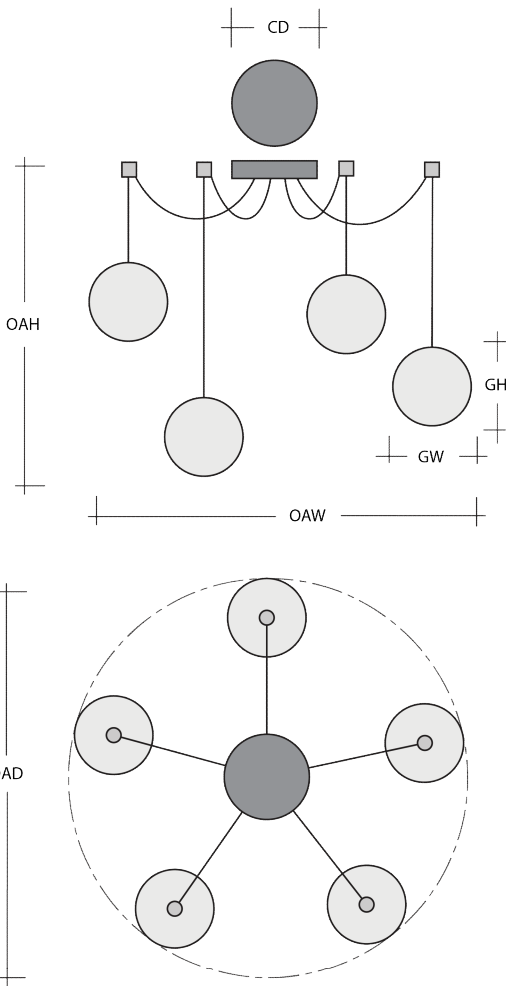

### Product Notes-PLEASE READ:

- All Hammerton Studio fixtures are handcrafted by artisans. Subtle imperfections reflect the mark of the maker and should be expected.
- This product may incorporate both steel and aluminum material. Transparent finishes may vary between steel and aluminum components.
- Products incorporating artisan blown and cast glass may create dramatic patterns of light and shadow on surrounding surfaces. While this is often desirable, shadowing can be minimized by adding recessed ceiling light to the installation area.

### General Notes:

- Visit [studio.hammerton.com](http://studio.hammerton.com) to read our complete warranty.
- All dimensions are in inches unless otherwise noted. Dimensions may vary up to 7/8".

Scan for Product  
& Install Info

## FIORI SWAG MULTI-PENDANT 3 PC.

Product Dimensions		Inches
OAH	Over All Height: Min-Max	17 - 120
OAW	Over All Width: Min-Max	9 - 288
CD	Canopy Diameter	6

Glass Dimensions		
	Large Glass Quantity	N/A
GH-GW	Large Glass Size: GH x GW	N/A
	Medium Glass Quantity	3
GH-GW	Medium Glass Size: GH x GW	10.5x4
	Small Glass Quantity	N/A
GH-GW	Small Glass Size: GH x GW	N/A