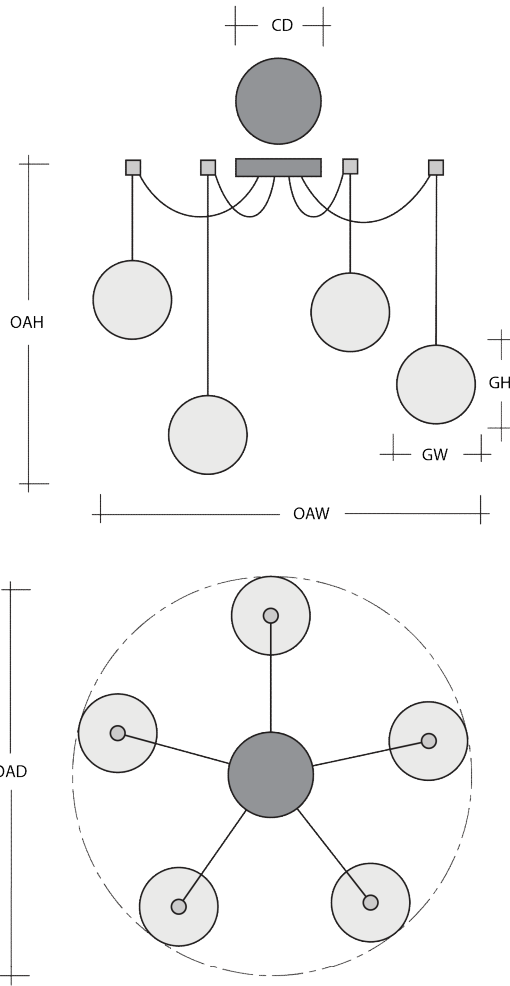

COSMOS SWAG MULTI-PENDANT 12 PC.

Featuring a standard configuration of all three Nebula artisan blown crystal glass styles, this versatile chandelier enables customization of the placement and height of each pendant. Pair your preferred glass color with either an LED-illuminated cast crystal glass diffuser in a choice of three styles, or with an E26 base that takes one 40W bulb.

Metallic Finishes

Glass Colors

Inner Glass

Product Notes-PLEASE READ:

- All Hammerton Studio fixtures are handcrafted by artisans. Subtle imperfections reflect the mark of the maker and should be expected.
- This product may incorporate both steel and aluminum material. Transparent finishes may vary between steel and aluminum components.
- Products incorporating artisan blown and cast glass may create dramatic patterns of light and shadow on surrounding surfaces. While this is often desirable, shadowing can be minimized by adding recessed ceiling light to the installation area.

General Notes:

- Visit studio.hammerton.com to read our complete warranty.
- All dimensions are in inches unless otherwise noted. Dimensions may vary up to 7/8".

Scan for Product
& Install Info

HAMMERTON STUDIO

COSMOS SWAG MULTI-PENDANT 12 PC.

Product Dimensions		Inches
OAH	Over All Height: Min-Max	18.5 - 120
OAW	Over All Width: Min-Max	17 - 296
CD	Canopy Diameter	9

Glass Dimensions		
	Large Glass Quantity	4
GH-GW	Large Glass Size: GH x GW	11.1x8
	Medium Glass Quantity	4
GH-GW	Medium Glass Size: GH x GW	9.8x9.7
	Small Glass Quantity	4
GH-GW	Small Glass Size: GH x GW	7.4x10