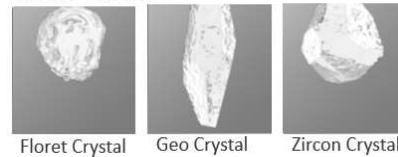

COSMOS SWAG MULTI-PENDANT 12 PC.

Featuring a standard configuration of all three Nebula artisan blown crystal glass styles, this versatile chandelier enables customization of the placement and height of each pendant. Pair your preferred glass color with either an LED-illuminated cast crystal glass diffuser in a choice of three styles, or with an E26 base that takes one 40W bulb.

Metallic Finishes

Glass Colors

Inner Glass

Product Notes-PLEASE READ:

- All Hammerton Studio fixtures are handcrafted by artisans. Subtle imperfections reflect the mark of the maker and should be expected.
- This product may incorporate both steel and aluminum material. Transparent finishes may vary between steel and aluminum components.
- Products incorporating artisan blown and cast glass may create dramatic patterns of light and shadow on surrounding surfaces. While this is often desirable, shadowing can be minimized by adding recessed ceiling light to the installation area.