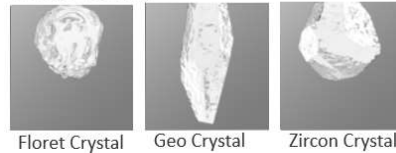

COSMOS SWAG MULTI-PENDANT 6 PC.

Featuring a standard configuration of all three Nebula artisan blown crystal glass styles, this versatile chandelier enables customization of the placement and height of each pendant. Pair your preferred glass color with either an LED-illuminated cast crystal glass diffuser in a choice of three styles, or with an E26 base that takes one 40W bulb.

Metallic Finishes

Glass Colors

Inner Glass

Product Notes-PLEASE READ:

- All Hammerton Studio fixtures are handcrafted by artisans. Subtle imperfections reflect the mark of the maker and should be expected.
- This product may incorporate both steel and aluminum material. Transparent finishes may vary between steel and aluminum components.
- Products incorporating artisan blown and cast glass may create dramatic patterns of light and shadow on surrounding surfaces. While this is often desirable, shadowing can be minimized by adding recessed ceiling light to the installation area.