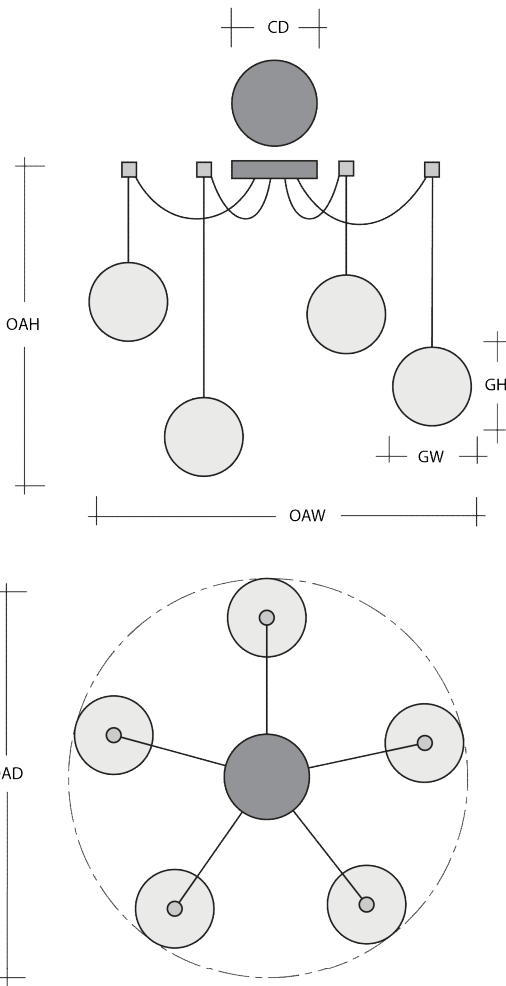

COSMOS SWAG MULTI-PENDANT 6 PC.

Featuring a standard configuration of all three Nebula artisan blown crystal glass styles, this versatile chandelier enables customization of the placement and height of each pendant. Pair your preferred glass color with either an LED-illuminated cast crystal glass diffuser in a choice of three styles, or with an E26 base that takes one 40W bulb.

Metallic Finishes

Glass Colors

Inner Glass

Product Notes-PLEASE READ:

- All Hammerton Studio fixtures are handcrafted by artisans. Subtle imperfections reflect the mark of the maker and should be expected.
- This product may incorporate both steel and aluminum material. Transparent finishes may vary between steel and aluminum components.
- Products incorporating artisan blown and cast glass may create dramatic patterns of light and shadow on surrounding surfaces. While this is often desirable, shadowing can be minimized by adding recessed ceiling light to the installation area.

General Notes:

- Visit studio.hammerton.com to read our complete warranty.
- All dimensions are in inches unless otherwise noted. Dimensions may vary up to 7/8".

Scan for Product
& Install Info

HAMMERTON STUDIO

COSMOS SWAG MULTI-PENDANT 6 PC.

Product Dimensions		Inches
OAH	Over All Height: Min-Max	17.2 - 120
OAW	Over All Width: Min-Max	17 - 296
CD	Canopy Diameter	6

Glass Dimensions		
	Large Glass Quantity	2
GH-GW	Large Glass Size: GH x GW	11.1x8
	Medium Glass Quantity	2
GH-GW	Medium Glass Size: GH x GW	9.8x9.7
	Small Glass Quantity	2
GH-GW	Small Glass Size: GH x GW	7.4x10