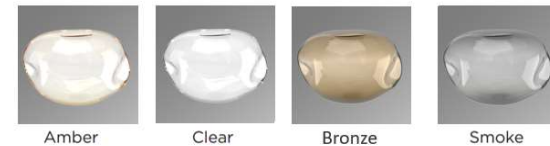

COSMOS SWAG MULTI-PENDANT 3 PC.

Featuring a standard configuration of all three Nebula artisan blown crystal glass styles, this versatile chandelier enables customization of the placement and height of each pendant. Pair your preferred glass color with either an LED-illuminated cast crystal glass diffuser in a choice of three styles, or with an E26 base that takes one 40W bulb.

Metallic Finishes

Glass Colors

Inner Glass

Product Notes-PLEASE READ:

- All Hammerton Studio fixtures are handcrafted by artisans. Subtle imperfections reflect the mark of the maker and should be expected.
- This product may incorporate both steel and aluminum material. Transparent finishes may vary between steel and aluminum components.
- Products incorporating artisan blown and cast glass may create dramatic patterns of light and shadow on surrounding surfaces. While this is often desirable, shadowing can be minimized by adding recessed ceiling light to the installation area.

COSMOS SWAG MULTI-PENDANT 3 PC.

Product Dimensions		Inches
OAH	Over All Height: Min-Max	17.2 - 120
OAW	Over All Width: Min-Max	17 - 296
CD	Canopy Diameter	6

Glass Dimensions		
	Large Glass Quantity	1
GH-GW	Large Glass Size: GH x GW	11.1x8
	Medium Glass Quantity	1
GH-GW	Medium Glass Size: GH x GV	9.8x9.7
	Small Glass Quantity	1
GH-GW	Small Glass Size: GH x GW	7.4x10