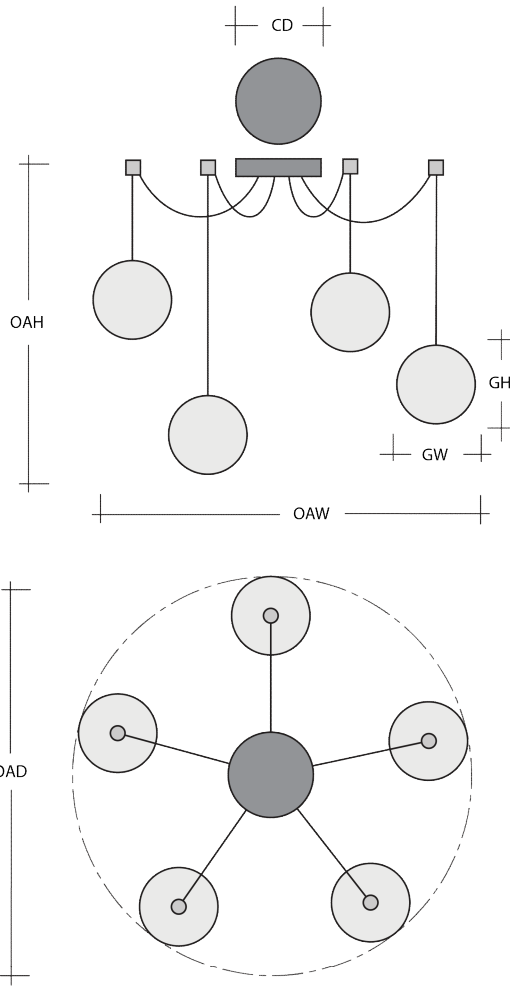

COSMOS SWAG MULTI-PENDANT 3 PC.

Featuring a standard configuration of all three Nebula artisan blown crystal glass styles, this versatile chandelier enables customization of the placement and height of each pendant. Pair your preferred glass color with either an LED-illuminated cast crystal glass diffuser in a choice of three styles, or with an E26 base that takes one 40W bulb.

Metallic Finishes

Glass Colors

Inner Glass

Product Notes-PLEASE READ:

- All Hammerton Studio fixtures are handcrafted by artisans. Subtle imperfections reflect the mark of the maker and should be expected.
- This product may incorporate both steel and aluminum material. Transparent finishes may vary between steel and aluminum components.
- Products incorporating artisan blown and cast glass may create dramatic patterns of light and shadow on surrounding surfaces. While this is often desirable, shadowing can be minimized by adding recessed ceiling light to the installation area.

General Notes:

- Visit studio.hammerton.com to read our complete warranty.
- All dimensions are in inches unless otherwise noted. Dimensions may vary up to 7/8".

Scan for Product
& Install Info

HAMMERTON STUDIO

COSMOS SWAG MULTI-PENDANT 3 PC.

Product Dimensions		Inches
OAH	Over All Height: Min-Max	17.2 - 120
OAW	Over All Width: Min-Max	17 - 296
CD	Canopy Diameter	6

Glass Dimensions		
	Large Glass Quantity	1
GH-GW	Large Glass Size: GH x GW	11.1x8
	Medium Glass Quantity	1
GH-GW	Medium Glass Size: GH x GV	9.8x9.7
	Small Glass Quantity	1
GH-GW	Small Glass Size: GH x GW	7.4x10