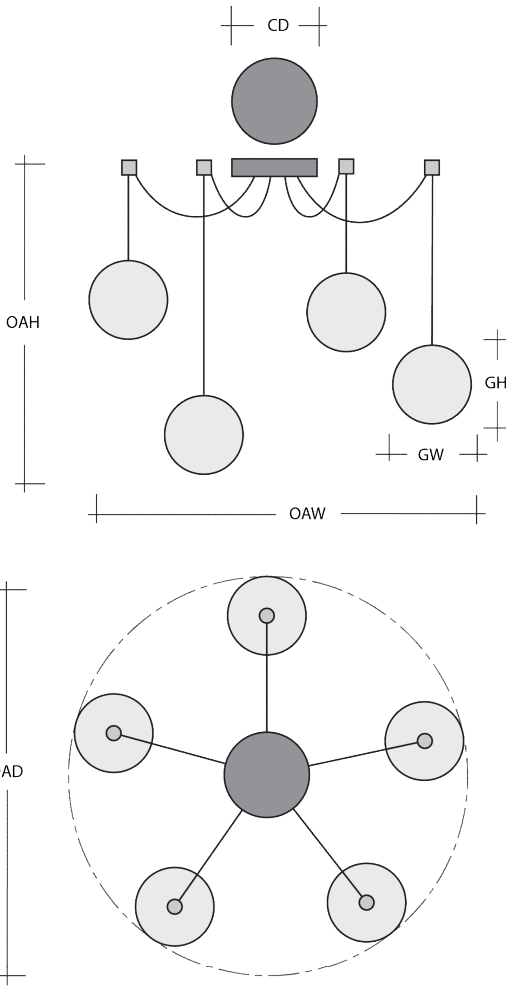

NOVA SWAG MULTI-PENDANT 6 PC.

Featuring a softly undulant 10"W oval shade in artisan blown crystal glass that encloses an LED-illuminated cast crystal glass diffuser, this versatile chandelier style enables customization of the placement and height of each pendant. Choose from several glass colors and diffuser styles. For a more traditional look, order with an E26 base that takes one 40W bulb.

Metallic Finishes

Glass Colors

Inner Glass

Product Notes-PLEASE READ:

- All Hammerton Studio fixtures are handcrafted by artisans. Subtle imperfections reflect the mark of the maker and should be expected.
- This product may incorporate both steel and aluminum material. Transparent finishes may vary between steel and aluminum components.
- Products incorporating artisan blown and cast glass may create dramatic patterns of light and shadow on surrounding surfaces. While this is often desirable, shadowing can be minimized by adding recessed ceiling light to the installation area.

General Notes:

- Visit studio.hammerton.com to read our complete warranty.
- All dimensions are in inches unless otherwise noted. Dimensions may vary up to 7/8".

Scan for Product
& Install Info

HAMMERTON STUDIO

NOVA SWAG MULTI-PENDANT 6 PC.

Product Dimensions		Inches
OAH	Over All Height: Min-Max	14 - 120
OAW	Over All Width: Min-Max	19 - 298
CD	Canopy Diameter	6

Glass Dimensions		
	Large Glass Quantity	6
GH-GW	Large Glass Size: GH x GW	7.4x10
	Medium Glass Quantity	N/A
GH-GW	Medium Glass Size: GH x GW	N/A
	Small Glass Quantity	N/A
GH-GW	Small Glass Size: GH x GW	N/A