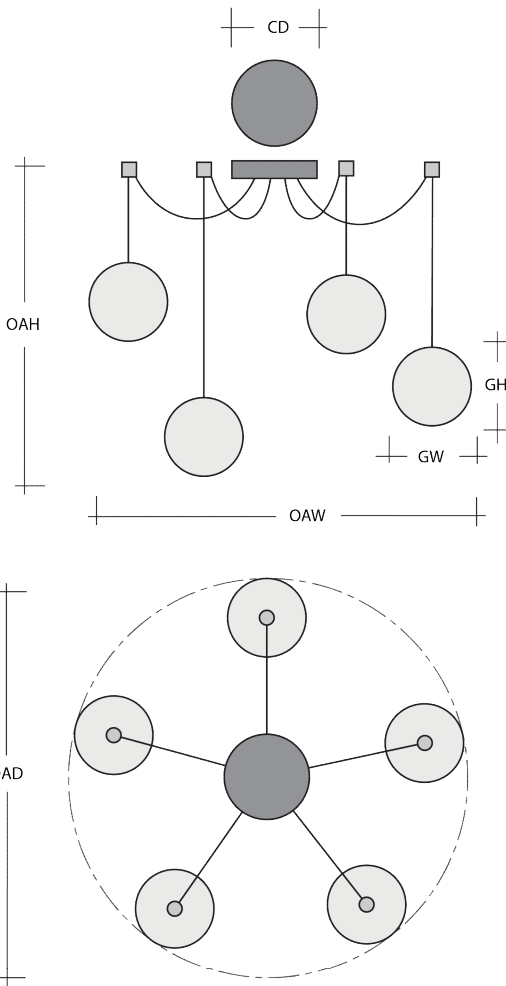

NOVA SWAG MULTI-PENDANT 3 PC.

Featuring a softly undulant 10"W oval shade in artisan blown crystal glass that encloses an LED-illuminated cast crystal glass diffuser, this versatile chandelier style enables customization of the placement and height of each pendant. Choose from several glass colors and diffuser styles. For a more traditional look, order with an E26 base that takes one 40W bulb.

Metallic Finishes

Glass Colors

Inner Glass

Product Notes-PLEASE READ:

- All Hammerton Studio fixtures are handcrafted by artisans. Subtle imperfections reflect the mark of the maker and should be expected.
- This product may incorporate both steel and aluminum material. Transparent finishes may vary between steel and aluminum components.
- Products incorporating artisan blown and cast glass may create dramatic patterns of light and shadow on surrounding surfaces. While this is often desirable, shadowing can be minimized by adding recessed ceiling light to the installation area.

General Notes:

- Visit studio.hammerton.com to read our complete warranty.
- All dimensions are in inches unless otherwise noted. Dimensions may vary up to 7/8".

Scan for Product
& Install Info

HAMMERTON STUDIO

NOVA SWAG MULTI-PENDANT 3 PC.

Product Dimensions		Inches
OAH	Over All Height: Min-Max	14 - 120
OAW	Over All Width: Min-Max	19 - 298
CD	Canopy Diameter	6

Glass Dimensions		
	Large Glass Quantity	3
GH-GW	Large Glass Size: GH x GW	7.4x10
	Medium Glass Quantity	N/A
GH-GW	Medium Glass Size: GH x GV	N/A
	Small Glass Quantity	N/A
GH-GW	Small Glass Size: GH x GW	N/A