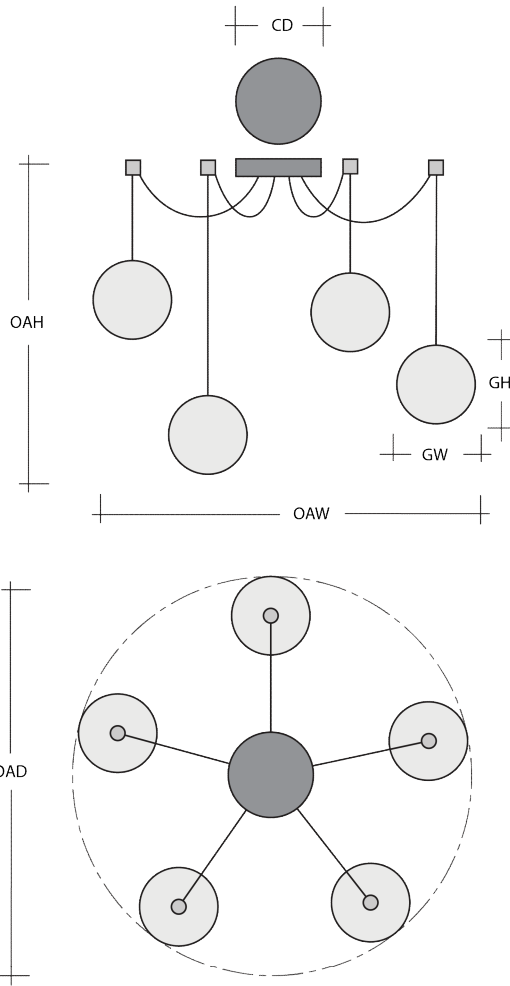

METEO SWAG MULTI-PENDANT 3 PC.

Featuring a softly undulant 11”H oval shade in artisan blown crystal glass that encloses an LED-illuminated cast crystal glass diffuser, this versatile chandelier style enables customization of the placement and height of each pendant. Choose from several glass colors and diffuser styles. For a more traditional look, order with an E26 base that takes one 40W bulb.

Metallic Finishes

Glass Colors

Inner Glass

Product Notes-PLEASE READ:

- All Hammerton Studio fixtures are handcrafted by artisans. Subtle imperfections reflect the mark of the maker and should be expected.
- This product may incorporate both steel and aluminum material. Transparent finishes may vary between steel and aluminum components.
- Products incorporating artisan blown and cast glass may create dramatic patterns of light and shadow on surrounding surfaces. While this is often desirable, shadowing can be minimized by adding recessed ceiling light to the installation area.

General Notes:

- Visit studio.hammerton.com to read our complete warranty.
- All dimensions are in inches unless otherwise noted. Dimensions may vary up to 7/8".

Scan for Product
& Install Info

HAMMERTON STUDIO

METEO SWAG MULTI-PENDANT 3 PC.

Product Dimensions		Inches
OAH	Over All Height: Min-Max	17.2 - 120
OAW	Over All Width: Min-Max	17 - 296
CD	Canopy Diameter	6

Glass Dimensions		
	Large Glass Quantity	3
GH-GW	Large Glass Size: GH x GW	11.1x8
	Medium Glass Quantity	N/A
GH-GW	Medium Glass Size: GH x GW	N/A
	Small Glass Quantity	N/A
GH-GW	Small Glass Size: GH x GW	N/A