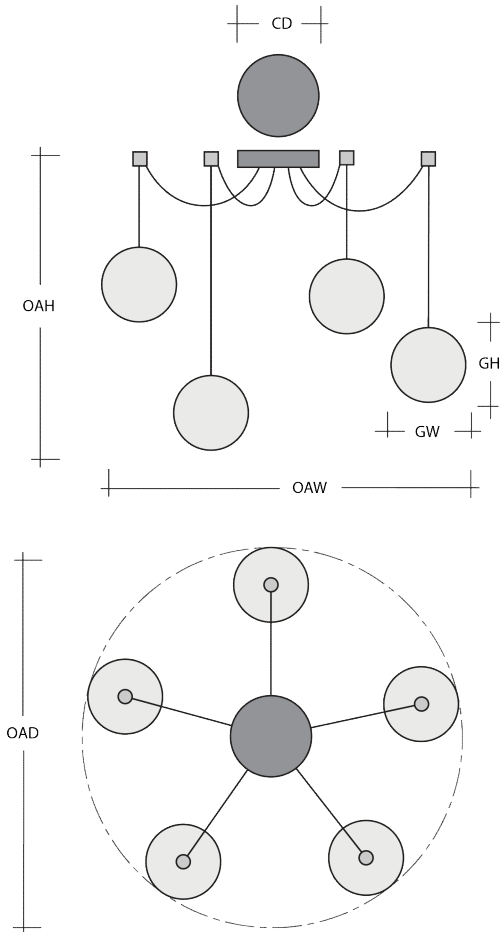

COSMOS SWAG MULTI-PENDANT 12 PC.

Featuring a standard configuration of all three Nebula artisan blown crystal glass styles, this versatile chandelier enables customization of the placement and height of each pendant. Pair your preferred glass color with either an LED-illuminated cast crystal glass diffuser in a choice of three styles, or with an E26 base that takes one 40W bulb.

Metallic Finishes

Glass Colors

Product Notes-PLEASE READ:

- All Hammerton Studio fixtures are handcrafted by artisans. Subtle imperfections reflect the mark of the maker and should be expected.
- This product may incorporate both steel and aluminum material. Transparent finishes may vary between steel and aluminum components.
- Products incorporating artisan blown and cast glass may create dramatic patterns of light and shadow on surrounding surfaces. While this is often desirable, shadowing can be minimized by adding recessed ceiling light to the installation area.

General Notes:

- Visit studio.hammerton.com to read our complete warranty.
- All dimensions are in inches unless otherwise noted. Dimensions may vary up to 7/8".

Scan for Product
& Install Info

HAMMERTON STUDIO

COSMOS SWAG MULTI-PENDANT 12 PC.

Product Dimensions

		Inches
OAH	Over All Height: Min-Max	18.5 - 120
OAW	Over All Width: Min-Max	17 - 296
CD	Canopy Diameter	9

Glass Dimensions

	Large Glass Quantity	4
GH-GW	Large Glass Size: GH x GW	11.1x8
	Medium Glass Quantity	4
GH-GW	Medium Glass Size: GH x GW	9.8x9.7
	Small Glass Quantity	4
GH-GW	Small Glass Size: GH x GW	7.4x10