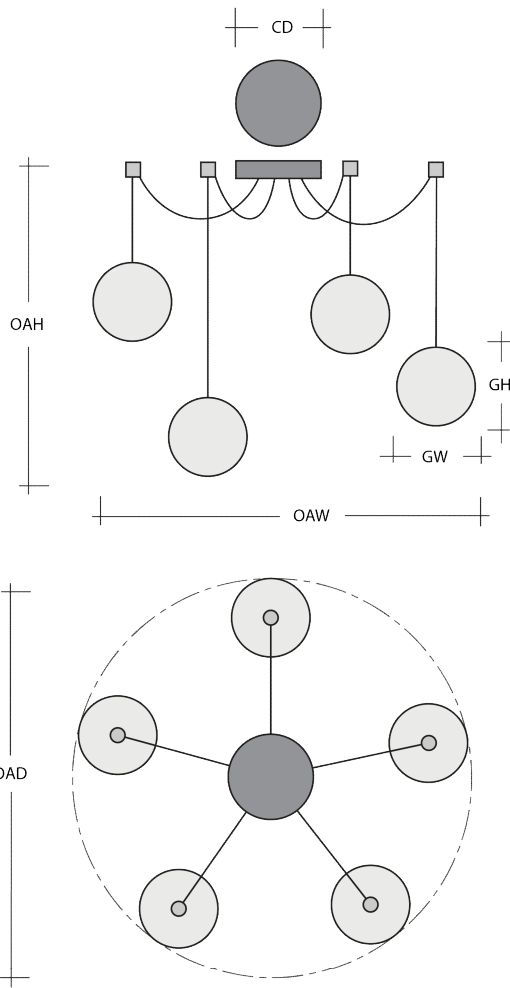

COSMOS SWAG MULTI-PENDANT 9 PC.

Featuring a standard configuration of all three Nebula artisan blown crystal glass styles, this versatile chandelier enables customization of the placement and height of each pendant. Pair your preferred glass color with either an LED-illuminated cast crystal glass diffuser in a choice of three styles, or with an E26 base that takes one 40W bulb.

Metallic Finishes

Glass Colors

Product Notes-PLEASE READ:

- All Hammerton Studio fixtures are handcrafted by artisans. Subtle imperfections reflect the mark of the maker and should be expected.
- This product may incorporate both steel and aluminum material. Transparent finishes may vary between steel and aluminum components.
- Products incorporating artisan blown and cast glass may create dramatic patterns of light and shadow on surrounding surfaces. While this is often desirable, shadowing can be minimized by adding recessed ceiling light to the installation area.

General Notes:

- Visit studio.hammerton.com to read our complete warranty.
- All dimensions are in inches unless otherwise noted. Dimensions may vary up to 7/8".

Scan for Product
& Install Info

HAMMERTON STUDIO

COSMOS SWAG MULTI-PENDANT 9 PC.

Product Dimensions		Inches
OAH	Over All Height: Min-Max	18.5 - 120
OAW	Over All Width: Min-Max	17 - 296
CD	Canopy Diameter	9

Glass Dimensions		
	Large Glass Quantity	3
GH-GW	Large Glass Size: GH x GW	11.1x8
	Medium Glass Quantity	3
GH-GW	Medium Glass Size: GH x GW	9.8x9.7
	Small Glass Quantity	3
GH-GW	Small Glass Size: GH x GW	7.4x10