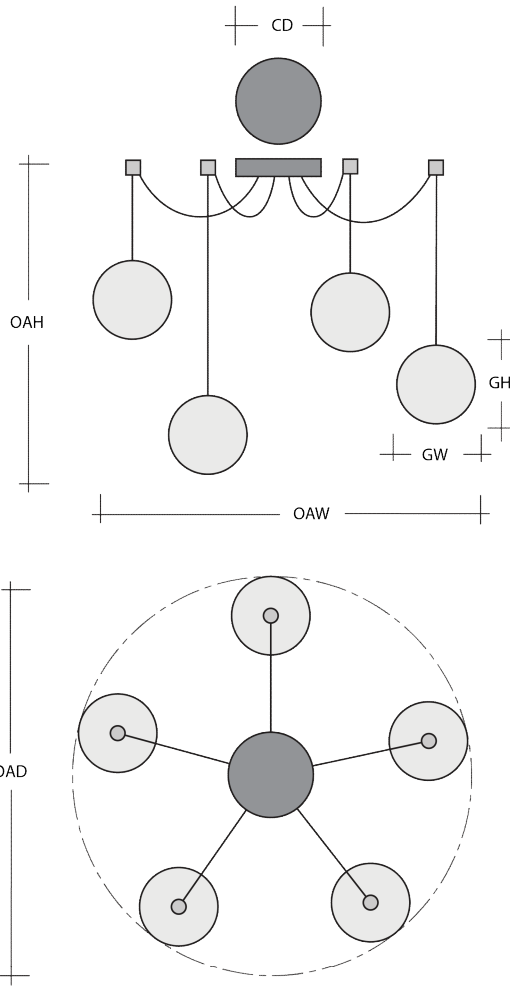

COSMOS SWAG MULTI-PENDANT 6 PC.

Featuring a standard configuration of all three Nebula artisan blown crystal glass styles, this versatile chandelier enables customization of the placement and height of each pendant. Pair your preferred glass color with either an LED-illuminated cast crystal glass diffuser in a choice of three styles, or with an E26 base that takes one 40W bulb.

Metallic Finishes

Glass Colors

Product Notes-PLEASE READ:

- All Hammerton Studio fixtures are handcrafted by artisans. Subtle imperfections reflect the mark of the maker and should be expected.
- This product may incorporate both steel and aluminum material. Transparent finishes may vary between steel and aluminum components.
- Products incorporating artisan blown and cast glass may create dramatic patterns of light and shadow on surrounding surfaces. While this is often desirable, shadowing can be minimized by adding recessed ceiling light to the installation area.

General Notes:

- Visit studio.hammerton.com to read our complete warranty.
- All dimensions are in inches unless otherwise noted. Dimensions may vary up to 7/8".

Scan for Product
& Install Info

HAMMERTON STUDIO

COSMOS SWAG MULTI-PENDANT 6 PC.

Product Dimensions		Inches
OAH	Over All Height: Min-Max	17.2 - 120
OAW	Over All Width: Min-Max	17 - 296
CD	Canopy Diameter	6

Glass Dimensions		
	Large Glass Quantity	2
GH-GW	Large Glass Size: GH x GW	11.1x8
	Medium Glass Quantity	2
GH-GW	Medium Glass Size: GH x GV	9.8x9.7
	Small Glass Quantity	2
GH-GW	Small Glass Size: GH x GW	7.4x10