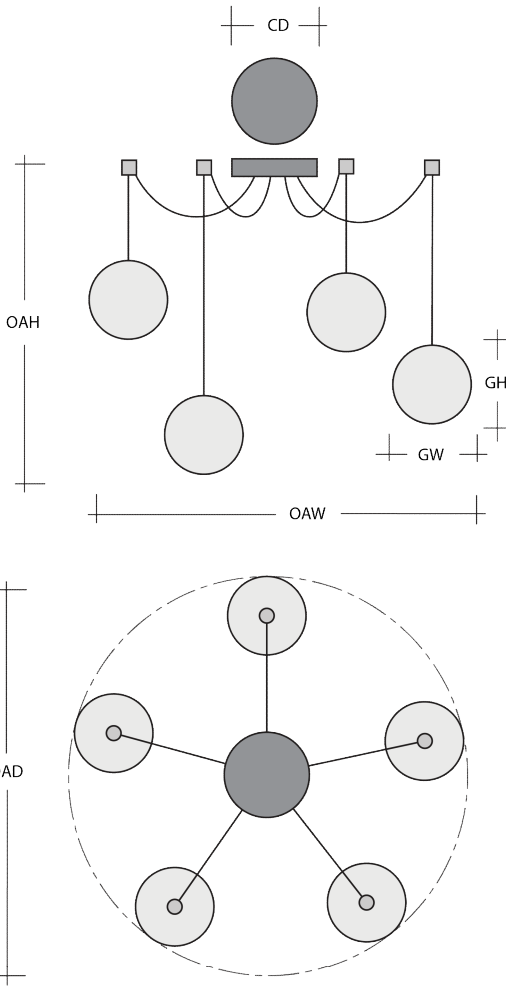

### Product Notes-PLEASE READ:

- All Hammerton Studio fixtures are handcrafted by artisans. Subtle imperfections reflect the mark of the maker and should be expected.
- This product may incorporate both steel and aluminum material. Transparent finishes may vary between steel and aluminum components.
- Products incorporating artisan blown and cast glass may create dramatic patterns of light and shadow on surrounding surfaces. While this is often desirable, shadowing can be minimized by adding recessed ceiling light to the installation area.

### General Notes:

- Visit [studio.hammerton.com](http://studio.hammerton.com) to read our complete warranty.
- All dimensions are in inches unless otherwise noted. Dimensions may vary up to 7/8".

Scan for Product  
& Install Info

## COSMOS SWAG MULTI-PENDANT 3 PC.

Product Dimensions		Inches
OAH	Over All Height: Min-Max	17.2 - 120
OAW	Over All Width: Min-Max	17 - 296
CD	Canopy Diameter	6

Glass Dimensions		
	Large Glass Quantity	1
GH-GW	Large Glass Size: GH x GW	11.1x8
	Medium Glass Quantity	1
GH-GW	Medium Glass Size: GH x GW	9.8x9.7
	Small Glass Quantity	1
GH-GW	Small Glass Size: GH x GW	7.4x10