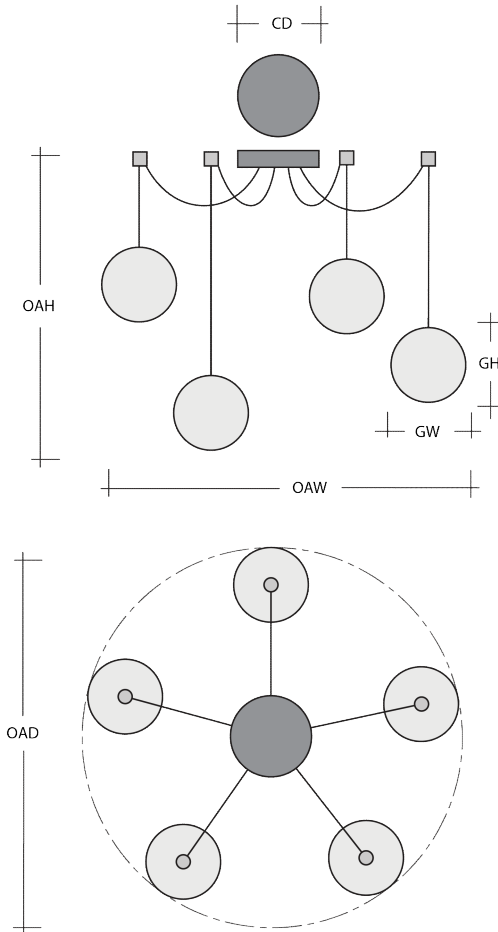

NOVA SWAG MULTI-PENDANT 12 PC.

Featuring a softly undulant 10”W oval shade in artisan blown crystal glass that encloses an LED-illuminated cast crystal glass diffuser, this versatile chandelier style enables customization of the placement and height of each pendant. Choose from several glass colors and diffuser styles. For a more traditional look, order with an E26 base that takes one 40W bulb.

Metallic Finishes

Glass Colors

Product Notes-PLEASE READ:

- All Hammerton Studio fixtures are handcrafted by artisans. Subtle imperfections reflect the mark of the maker and should be expected.
- This product may incorporate both steel and aluminum material. Transparent finishes may vary between steel and aluminum components.
- Products incorporating artisan blown and cast glass may create dramatic patterns of light and shadow on surrounding surfaces. While this is often desirable, shadowing can be minimized by adding recessed ceiling light to the installation area.

General Notes:

- Visit studio.hammerton.com to read our complete warranty.
- All dimensions are in inches unless otherwise noted. Dimensions may vary up to 7/8".

Scan for Product
& Install Info

HAMMERTON STUDIO

NOVA SWAG MULTI-PENDANT 12 PC.

Product Dimensions

		Inches
OAH	Over All Height: Min-Max	15.3 - 120
OAW	Over All Width: Min-Max	19 - 298
CD	Canopy Diameter	9

Glass Dimensions

	Large Glass Quantity	12
GH-GW	Large Glass Size: GH x GW	7.4x10
	Medium Glass Quantity	N/A
GH-GW	Medium Glass Size: GH x GW	N/A
	Small Glass Quantity	N/A
GH-GW	Small Glass Size: GH x GW	N/A