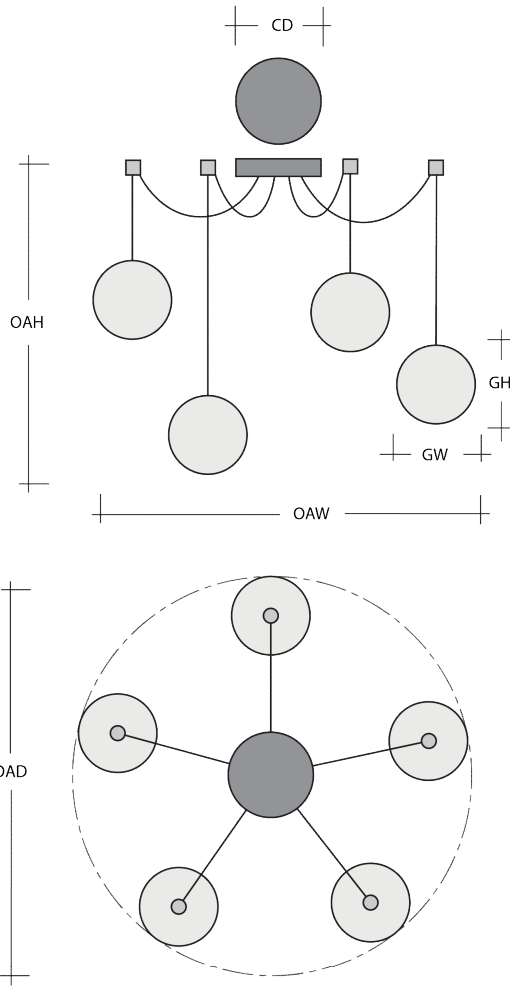

NOVA SWAG MULTI-PENDANT 6 PC.

Featuring a softly undulant 10"W oval shade in artisan blown crystal glass that encloses an LED-illuminated cast crystal glass diffuser, this versatile chandelier style enables customization of the placement and height of each pendant. Choose from several glass colors and diffuser styles. For a more traditional look, order with an E26 base that takes one 40W bulb.

Metallic Finishes

Glass Colors

Product Notes-PLEASE READ:

- All Hammerton Studio fixtures are handcrafted by artisans. Subtle imperfections reflect the mark of the maker and should be expected.
- This product may incorporate both steel and aluminum material. Transparent finishes may vary between steel and aluminum components.
- Products incorporating artisan blown and cast glass may create dramatic patterns of light and shadow on surrounding surfaces. While this is often desirable, shadowing can be minimized by adding recessed ceiling light to the installation area.

General Notes:

- Visit studio.hammerton.com to read our complete warranty.
- All dimensions are in inches unless otherwise noted. Dimensions may vary up to 7/8".

Scan for Product
& Install Info

HAMMERTON STUDIO

NOVA SWAG MULTI-PENDANT 6 PC.

Product Dimensions		Inches
OAH	Over All Height: Min-Max	14 - 120
OAW	Over All Width: Min-Max	19 - 298
CD	Canopy Diameter	6

Glass Dimensions		
	Large Glass Quantity	6
GH-GW	Large Glass Size: GH x GW	7.4x10
	Medium Glass Quantity	N/A
GH-GW	Medium Glass Size: GH x GV	N/A
	Small Glass Quantity	N/A
GH-GW	Small Glass Size: GH x GW	N/A