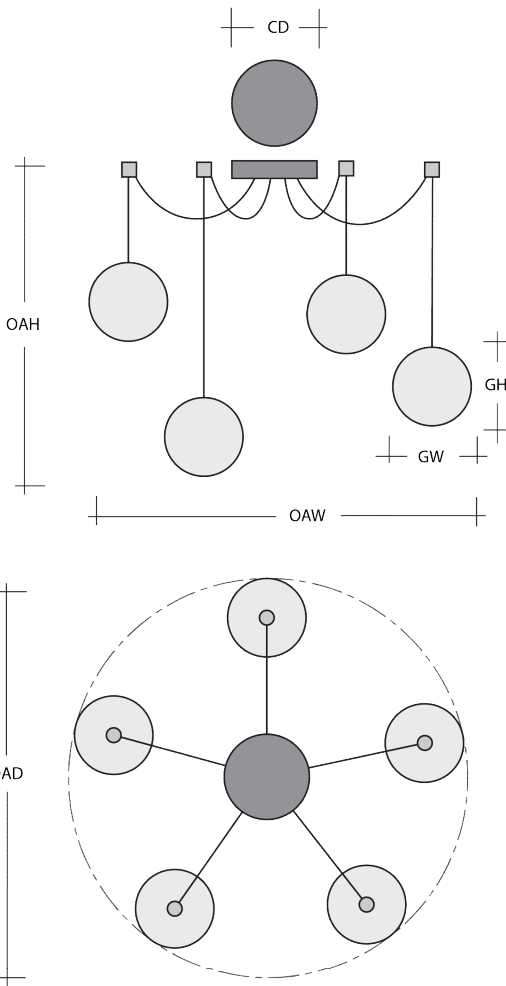

NOVA SWAG MULTI-PENDANT 3 PC.

Featuring a softly undulant 10”W oval shade in artisan blown crystal glass that encloses an LED-illuminated cast crystal glass diffuser, this versatile chandelier style enables customization of the placement and height of each pendant. Choose from several glass colors and diffuser styles. For a more traditional look, order with an E26 base that takes one 40W bulb.

Metallic Finishes

Glass Colors

Product Notes-PLEASE READ:

- All Hammerton Studio fixtures are handcrafted by artisans. Subtle imperfections reflect the mark of the maker and should be expected.
- This product may incorporate both steel and aluminum material. Transparent finishes may vary between steel and aluminum components.
- Products incorporating artisan blown and cast glass may create dramatic patterns of light and shadow on surrounding surfaces. While this is often desirable, shadowing can be minimized by adding recessed ceiling light to the installation area.

General Notes:

- Visit studio.hammerton.com to read our complete warranty.
- All dimensions are in inches unless otherwise noted. Dimensions may vary up to 7/8".

Scan for Product
& Install Info

HAMMERTON STUDIO

NOVA SWAG MULTI-PENDANT 3 PC.

Product Dimensions		Inches
OAH	Over All Height: Min-Max	14 - 120
OAW	Over All Width: Min-Max	19 - 298
CD	Canopy Diameter	6

Glass Dimensions		
	Large Glass Quantity	3
GH-GW	Large Glass Size: GH x GW	7.4x10
	Medium Glass Quantity	N/A
GH-GW	Medium Glass Size: GH x GW	N/A
	Small Glass Quantity	N/A
GH-GW	Small Glass Size: GH x GW	N/A