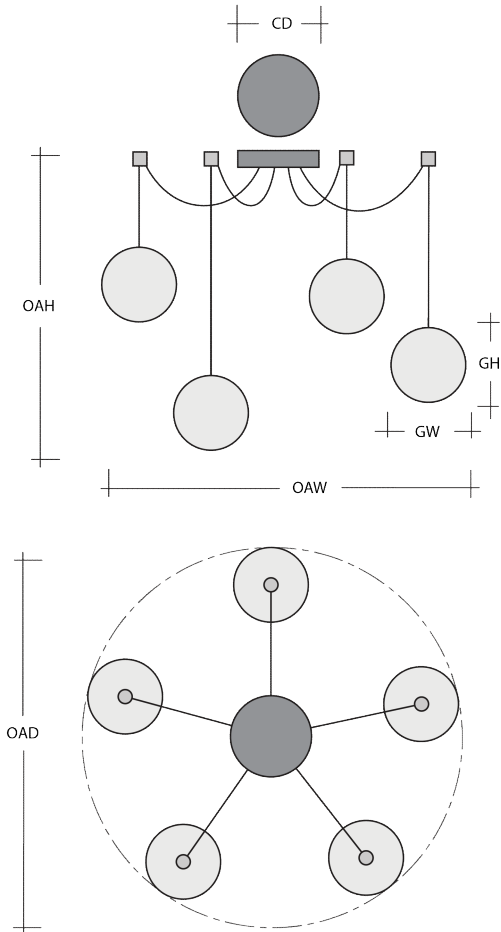

METEO SWAG MULTI-PENDANT 12 PC.

Featuring a softly undulant 11”H oval shade in artisan blown crystal glass that encloses an LED-illuminated cast crystal glass diffuser, this versatile chandelier style enables customization of the placement and height of each pendant. Choose from several glass colors and diffuser styles. For a more traditional look, order with an E26 base that takes one 40W bulb.

Metallic Finishes

Glass Colors

Product Notes-PLEASE READ:

- All Hammerton Studio fixtures are handcrafted by artisans. Subtle imperfections reflect the mark of the maker and should be expected.
- This product may incorporate both steel and aluminum material. Transparent finishes may vary between steel and aluminum components.
- Products incorporating artisan blown and cast glass may create dramatic patterns of light and shadow on surrounding surfaces. While this is often desirable, shadowing can be minimized by adding recessed ceiling light to the installation area.

General Notes:

- Visit studio.hammerton.com to read our complete warranty.
- All dimensions are in inches unless otherwise noted. Dimensions may vary up to 7/8".

Scan for Product
& Install Info

HAMMERTON STUDIO

METEO SWAG MULTI-PENDANT 12 PC.

Product Dimensions

		Inches
OAH	Over All Height: Min-Max	18.5 - 120
OAW	Over All Width: Min-Max	17 - 296
CD	Canopy Diameter	9

Glass Dimensions

	Large Glass Quantity	12
GH-GW	Large Glass Size: GH x GW	11.1x8
	Medium Glass Quantity	N/A
GH-GW	Medium Glass Size: GH x GW	N/A
	Small Glass Quantity	N/A
GH-GW	Small Glass Size: GH x GW	N/A