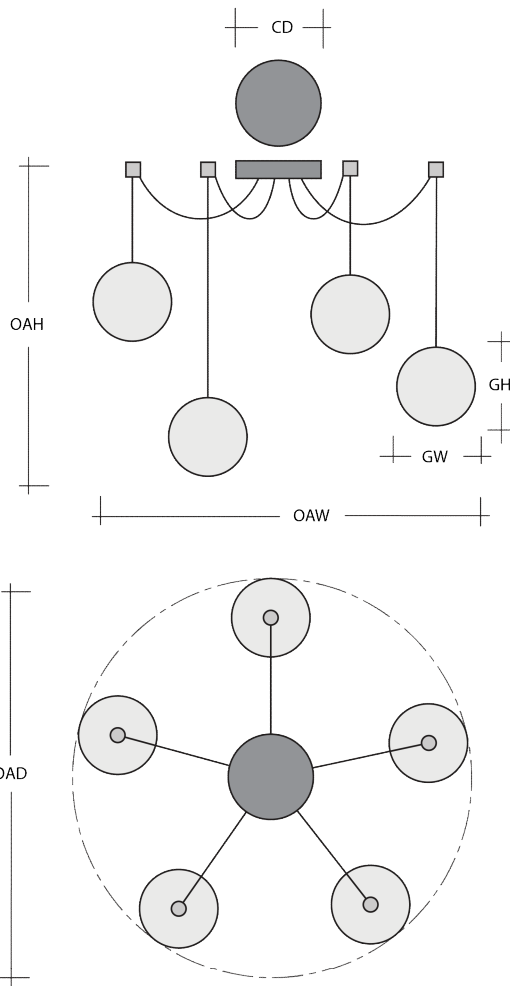

METEO SWAG MULTI-PENDANT 3 PC.

Featuring a softly undulant 11”H oval shade in artisan blown crystal glass that encloses an LED-illuminated cast crystal glass diffuser, this versatile chandelier style enables customization of the placement and height of each pendant. Choose from several glass colors and diffuser styles. For a more traditional look, order with an E26 base that takes one 40W bulb.

Metallic Finishes

Glass Colors

Product Notes-PLEASE READ:

- All Hammerton Studio fixtures are handcrafted by artisans. Subtle imperfections reflect the mark of the maker and should be expected.
- This product may incorporate both steel and aluminum material. Transparent finishes may vary between steel and aluminum components.
- Products incorporating artisan blown and cast glass may create dramatic patterns of light and shadow on surrounding surfaces. While this is often desirable, shadowing can be minimized by adding recessed ceiling light to the installation area.

General Notes:

- Visit studio.hammerton.com to read our complete warranty.
- All dimensions are in inches unless otherwise noted. Dimensions may vary up to 7/8".

Scan for Product
& Install Info

HAMMERTON STUDIO

METEO SWAG MULTI-PENDANT 3 PC.

Product Dimensions		Inches
OAH	Over All Height: Min-Max	17.2 - 120
OAW	Over All Width: Min-Max	17 - 296
CD	Canopy Diameter	6

Glass Dimensions		
	Large Glass Quantity	3
GH-GW	Large Glass Size: GH x GW	11.1x8
	Medium Glass Quantity	N/A
GH-GW	Medium Glass Size: GH x GW	N/A
	Small Glass Quantity	N/A
GH-GW	Small Glass Size: GH x GW	N/A