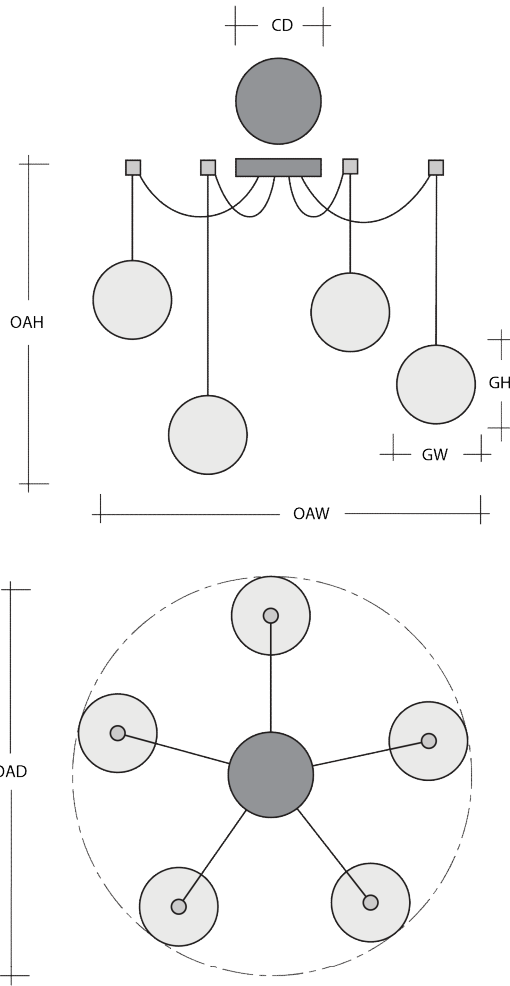

ASTER SWAG MULTI-PENDANT 6 PC.

Featuring a softly undulant 10”D round shade in artisan blown crystal glass that encloses an LED-illuminated cast crystal glass diffuser, this versatile chandelier style enables customization of the placement and height of each pendant. Choose from several glass colors and diffuser styles. For a more traditional look, order with an E26 base that takes one 40W bulb.

Metallic Finishes

Glass Colors

Product Notes-PLEASE READ:

- All Hammerton Studio fixtures are handcrafted by artisans. Subtle imperfections reflect the mark of the maker and should be expected.
- This product may incorporate both steel and aluminum material. Transparent finishes may vary between steel and aluminum components.
- Products incorporating artisan blown and cast glass may create dramatic patterns of light and shadow on surrounding surfaces. While this is often desirable, shadowing can be minimized by adding recessed ceiling light to the installation area.

General Notes:

- Visit studio.hammerton.com to read our complete warranty.
- All dimensions are in inches unless otherwise noted. Dimensions may vary up to 7/8".

Scan for Product
& Install Info

HAMMERTON STUDIO

ASTER SWAG MULTI-PENDANT 6 PC.

Product Dimensions		Inches
OAH	Over All Height: Min-Max	15.6 - 120
OAW	Over All Width: Min-Max	18.7 - 297.7
CD	Canopy Diameter	6

Glass Dimensions		
	Large Glass Quantity	6
GH-GW	Large Glass Size: GH x GW	10.8x10.7
	Medium Glass Quantity	N/A
GH-GW	Medium Glass Size: GH x GV	N/A
	Small Glass Quantity	N/A
GH-GW	Small Glass Size: GH x GW	N/A