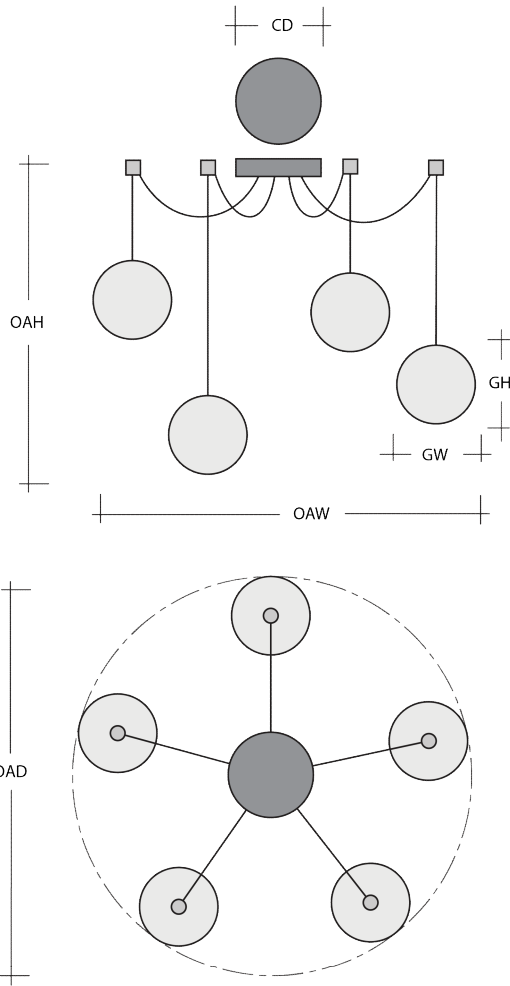

AXIS SWAG MULTI-PENDANT 6 PC.

Featuring our standard 22”H Axis pendants, this versatile chandelier style enables customization of the placement and height of each pendant. Integrated LED illuminates each artisan cast rod, brilliantly crafted from recycled crystal glass by Hammerton artisans.

Metallic Finishes

Glass Colors

Product Notes-PLEASE READ:

- All Hammerton Studio fixtures are handcrafted by artisans. Subtle imperfections reflect the mark of the maker and should be expected.
- This product may incorporate both steel and aluminum material. Transparent finishes may vary between steel and aluminum components.
- Products incorporating artisan blown and cast glass may create dramatic patterns of light and shadow on surrounding surfaces. While this is often desirable, shadowing can be minimized by adding recessed ceiling light to the installation area.

General Notes:

- Visit studio.hammerton.com to read our complete warranty.
- All dimensions are in inches unless otherwise noted. Dimensions may vary up to 7/8".

Scan for Product
& Install Info

HAMMERTON STUDIO

AXIS SWAG MULTI-PENDANT 6 PC.

Product Dimensions		Inches
OAH	Over All Height: Min-Max	23.3 - 120
OAW	Over All Width: Min-Max	11 - 290
CD	Canopy Diameter	6

Glass Dimensions		
	Large Glass Quantity	6
GH-GW	Large Glass Size: GH x GW	22.1x2
	Medium Glass Quantity	N/A
GH-GW	Medium Glass Size: GH x GW	N/A
	Small Glass Quantity	N/A
GH-GW	Small Glass Size: GH x GW	N/A