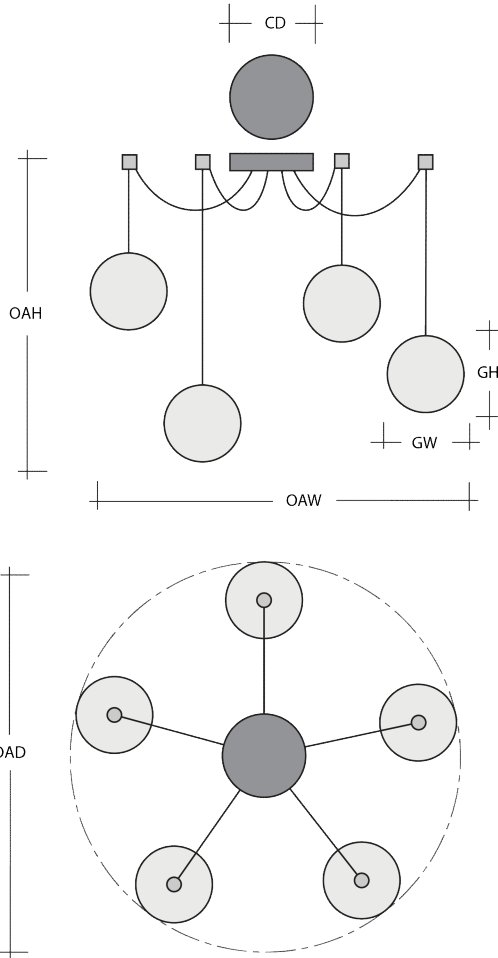

BLOSSOM SWAG MULTI-PENDANT 12 PC.

Featuring our artisan blown Blossom crystal glass diffusers, this versatile chandelier style enables customization of the placement and height of each pendant. Each 'Blossom' is a one-of-a-kind creation reflecting the combined talents of Hammerton's metal and glass fabrication teams. Integrated LED illuminates each blown glass shade without the distraction of a filament bulb.

Metallic Finishes

Glass Colors

Product Notes-PLEASE READ:

- All Hammerton Studio fixtures are handcrafted by artisans. Subtle imperfections reflect the mark of the maker and should be expected.
- This product may incorporate both steel and aluminum material. Transparent finishes may vary between steel and aluminum components.
- Products incorporating artisan blown and cast glass may create dramatic patterns of light and shadow on surrounding surfaces. While this is often desirable, shadowing can be minimized by adding recessed ceiling light to the installation area.

General Notes:

- Visit studio.hammerton.com to read our complete warranty.
- All dimensions are in inches unless otherwise noted. Dimensions may vary up to 7/8".

Scan for Product
& Install Info

HAMMERTON STUDIO

BLOSSOM SWAG MULTI-PENDANT 12 PC.

Product Dimensions		Inches
OAH	Over All Height: Min-Max	15.5 - 120
OAW	Over All Width: Min-Max	14.6 - 293.6
CD	Canopy Diameter	9

Glass Dimensions		
	Large Glass Quantity	12
GH-GW	Large Glass Size: GH x GW	6.6x9
	Medium Glass Quantity	N/A
GH-GW	Medium Glass Size: GH x GW	N/A
	Small Glass Quantity	N/A
GH-GW	Small Glass Size: GH x GW	N/A