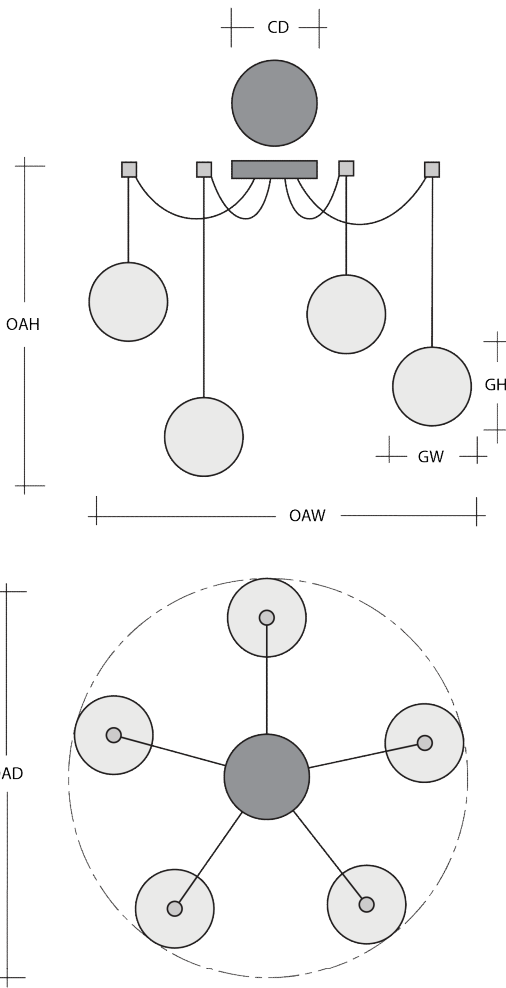

## BLOSSOM SWAG MULTI-PENDANT 6 PC.

Featuring our artisan blown Blossom crystal glass diffusers, this versatile chandelier style enables customization of the placement and height of each pendant. Each 'Blossom' is a one-of-a-kind creation reflecting the combined talents of Hammerton's metal and glass fabrication teams. Integrated LED illuminates each blown glass shade without the distraction of a filament bulb.

### Product Notes-PLEASE READ:

- All Hammerton Studio fixtures are handcrafted by artisans. Subtle imperfections reflect the mark of the maker and should be expected.
- This product may incorporate both steel and aluminum material. Transparent finishes may vary between steel and aluminum components.
- Products incorporating artisan blown and cast glass may create dramatic patterns of light and shadow on surrounding surfaces. While this is often desirable, shadowing can be minimized by adding recessed ceiling light to the installation area.

### General Notes:

- Visit [studio.hammerton.com](http://studio.hammerton.com) to read our complete warranty.
- All dimensions are in inches unless otherwise noted. Dimensions may vary up to 7/8".

Scan for Product  
& Install Info

## BLOSSOM SWAG MULTI-PENDANT 6 PC.

Product Dimensions		Inches
OAH	Over All Height: Min-Max	14.2 - 120
OAW	Over All Width: Min-Max	14.6 - 293.6
CD	Canopy Diameter	6

Glass Dimensions		
	Large Glass Quantity	6
GH-GW	Large Glass Size: GH x GW	6.6x9
	Medium Glass Quantity	N/A
GH-GW	Medium Glass Size: GH x GW	N/A
	Small Glass Quantity	N/A
GH-GW	Small Glass Size: GH x GW	N/A