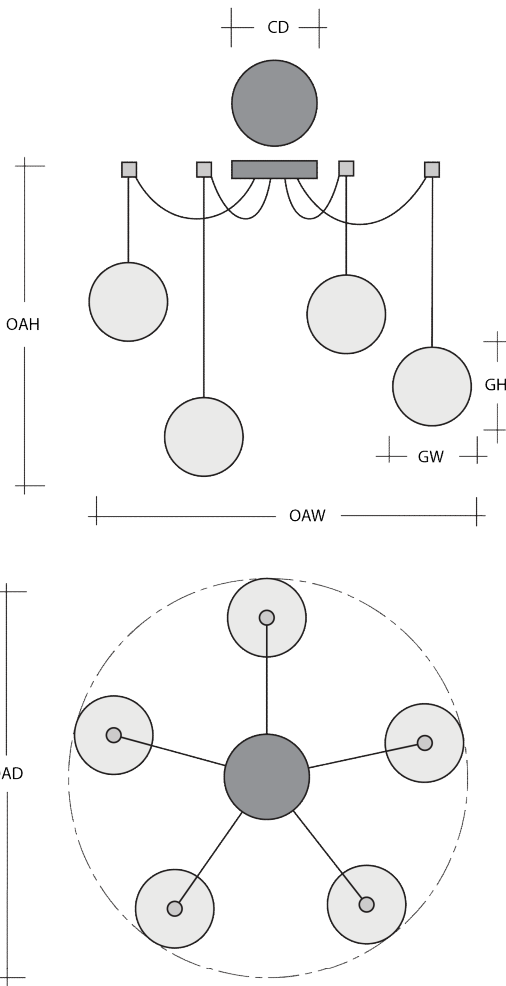

BLOSSOM SWAG MULTI-PENDANT 3 PC.

Featuring our artisan blown Blossom crystal glass diffusers, this versatile chandelier style enables customization of the placement and height of each pendant. Each 'Blossom' is a one-of-a-kind creation reflecting the combined talents of Hammerton's metal and glass fabrication teams. Integrated LED illuminates each blown glass shade without the distraction of a filament bulb.

Metallic Finishes

Glass Colors

Product Notes-PLEASE READ:

- All Hammerton Studio fixtures are handcrafted by artisans. Subtle imperfections reflect the mark of the maker and should be expected.
- This product may incorporate both steel and aluminum material. Transparent finishes may vary between steel and aluminum components.
- Products incorporating artisan blown and cast glass may create dramatic patterns of light and shadow on surrounding surfaces. While this is often desirable, shadowing can be minimized by adding recessed ceiling light to the installation area.

General Notes:

- Visit studio.hammerton.com to read our complete warranty.
- All dimensions are in inches unless otherwise noted. Dimensions may vary up to 7/8".

Scan for Product
& Install Info

HAMMERTON STUDIO

BLOSSOM SWAG MULTI-PENDANT 3 PC.

Product Dimensions		Inches
OAH	Over All Height: Min-Max	14.2 - 120
OAW	Over All Width: Min-Max	14.6 - 293.6
CD	Canopy Diameter	6

Glass Dimensions		
	Large Glass Quantity	3
GH-GW	Large Glass Size: GH x GW	6.6x9
	Medium Glass Quantity	N/A
GH-GW	Medium Glass Size: GH x GW	N/A
	Small Glass Quantity	N/A
GH-GW	Small Glass Size: GH x GW	N/A