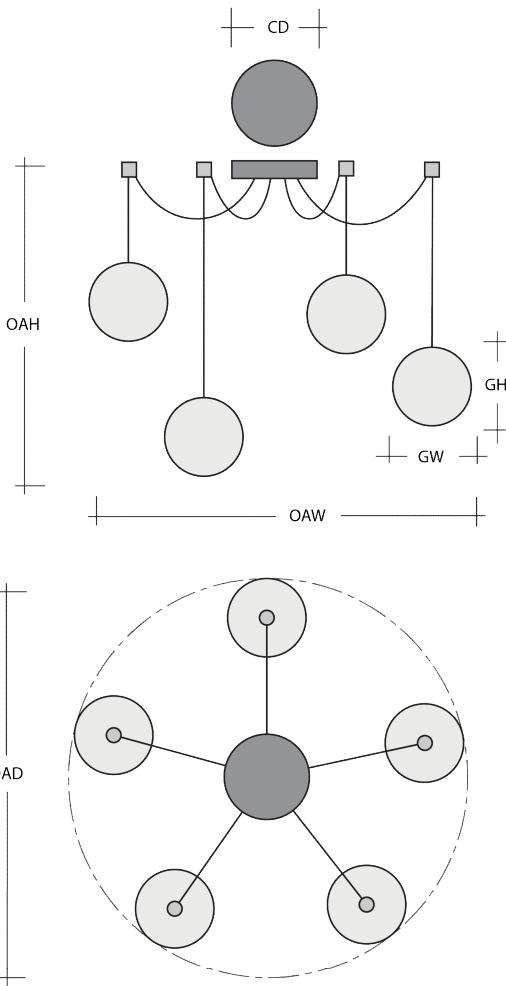

LEDGESTONE SWAG MULTI-PENDANT 9 PC.

Featuring our oversized 22”H LedgeStone crystal glass, this versatile chandelier style enables customization of the placement and height of each pendant. LedgeStone glass is handcrafted by Hammerton artisans in Salt Lake City and illuminated with integrated LED. Choose from several finishes.

Metallic Finishes

Glass Colors

Clear

Product Notes-PLEASE READ:

- All Hammerton Studio fixtures are handcrafted by artisans. Subtle imperfections reflect the mark of the maker and should be expected.
- This product may incorporate both steel and aluminum material. Transparent finishes may vary between steel and aluminum components.
- Products incorporating artisan blown and cast glass may create dramatic patterns of light and shadow on surrounding surfaces. While this is often desirable, shadowing can be minimized by adding recessed ceiling light to the installation area.

General Notes:

- Visit studio.hammerton.com to read our complete warranty.
- All dimensions are in inches unless otherwise noted. Dimensions may vary up to 7/8".

Scan for Product
& Install Info

HAMMERTON STUDIO

LEDGESTONE SWAG MULTI-PENDANT 9 PC.

Product Dimensions		Inches
OAH	Over All Height: Min-Max	24.5 - 120
OAW	Over All Width: Min-Max	13.5 - 292.5
CD	Canopy Diameter	9

Glass Dimensions		
	Large Glass Quantity	9
GH-GW	Large Glass Size: GH x GW	22x4.5
	Medium Glass Quantity	N/A
GH-GW	Medium Glass Size: GH x GW	N/A
	Small Glass Quantity	N/A
GH-GW	Small Glass Size: GH x GW	N/A