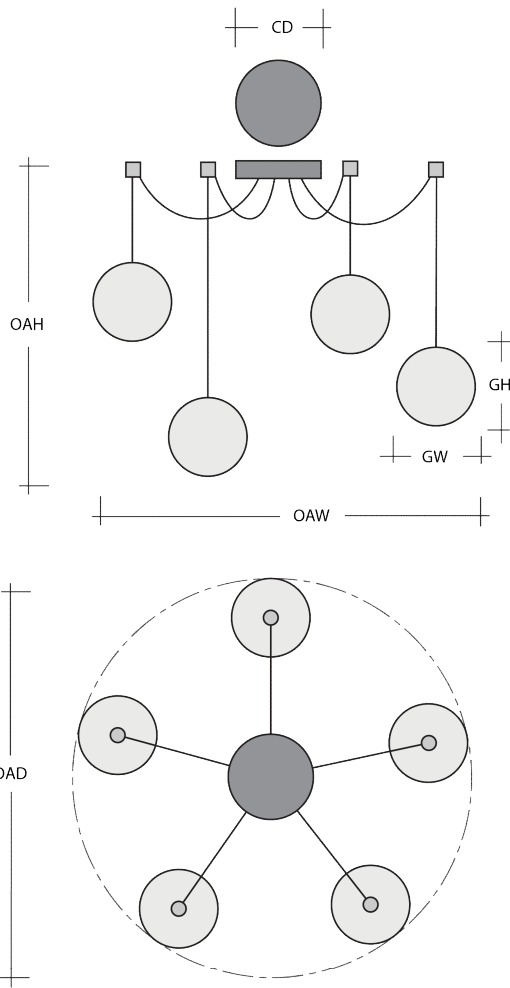

LEDGESTONE SWAG MULTI-PENDANT 6 PC.

Featuring our oversized 22”H LedgeStone crystal glass, this versatile chandelier style enables customization of the placement and height of each pendant. LedgeStone glass is handcrafted by Hammerton artisans in Salt Lake City and illuminated with integrated LED. Choose from several finishes.

Matte Black
(MB)

Glass Colors

Clear

Product Notes-PLEASE READ:

- All Hammerton Studio fixtures are handcrafted by artisans. Subtle imperfections reflect the mark of the maker and should be expected.
- This product may incorporate both steel and aluminum material. Transparent finishes may vary between steel and aluminum components.
- Products incorporating artisan blown and cast glass may create dramatic patterns of light and shadow on surrounding surfaces. While this is often desirable, shadowing can be minimized by adding recessed ceiling light to the installation area.

General Notes:

- Visit studio.hammerton.com to read our complete warranty.
- All dimensions are in inches unless otherwise noted. Dimensions may vary up to 7/8".

Scan for Product
& Install Info

HAMMERTON STUDIO

LEDGESTONE SWAG MULTI-PENDANT 6 PC.

Product Dimensions		Inches
OAH	Over All Height: Min-Max	23.3 - 120
OAW	Over All Width: Min-Max	13.5 - 292.5
CD	Canopy Diameter	6

Glass Dimensions		
	Large Glass Quantity	6
GH-GW	Large Glass Size: GH x GW	22x4.5
	Medium Glass Quantity	N/A
GH-GW	Medium Glass Size: GH x GW	N/A
	Small Glass Quantity	N/A
GH-GW	Small Glass Size: GH x GW	N/A