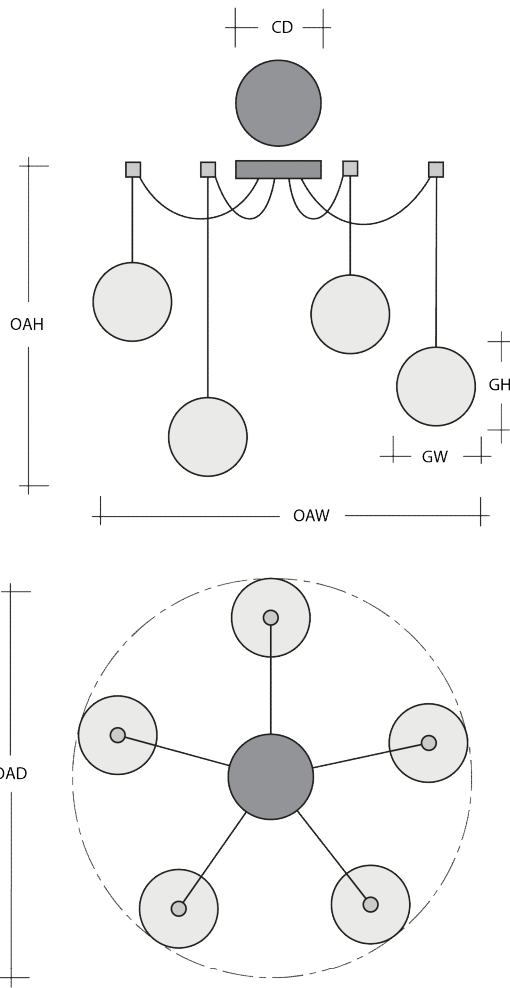

LEDGESTONE SWAG MULTI-PENDANT 3 PC.

Featuring our oversized 22”H LedgeStone crystal glass, this versatile chandelier style enables customization of the placement and height of each pendant. LedgeStone glass is handcrafted by Hammerton artisans in Salt Lake City and illuminated with integrated LED. Choose from several finishes.

Metallic Finishes

Glass Colors

Product Notes-PLEASE READ:

- All Hammerton Studio fixtures are handcrafted by artisans. Subtle imperfections reflect the mark of the maker and should be expected.
- This product may incorporate both steel and aluminum material. Transparent finishes may vary between steel and aluminum components.
- Products incorporating artisan blown and cast glass may create dramatic patterns of light and shadow on surrounding surfaces. While this is often desirable, shadowing can be minimized by adding recessed ceiling light to the installation area.

General Notes:

- Visit studio.hammerton.com to read our complete warranty.
- All dimensions are in inches unless otherwise noted. Dimensions may vary up to 7/8".

Scan for Product
& Install Info

HAMMERTON STUDIO

LEDGESTONE SWAG MULTI-PENDANT 3 PC.

Product Dimensions		Inches
OAH	Over All Height: Min-Max	23.3 - 120
OAW	Over All Width: Min-Max	13.5 - 292.5
CD	Canopy Diameter	6

Glass Dimensions		
	Large Glass Quantity	3
GH-GW	Large Glass Size: GH x GW	22x4.5
	Medium Glass Quantity	N/A
GH-GW	Medium Glass Size: GH x GW	N/A
	Small Glass Quantity	N/A
GH-GW	Small Glass Size: GH x GW	N/A