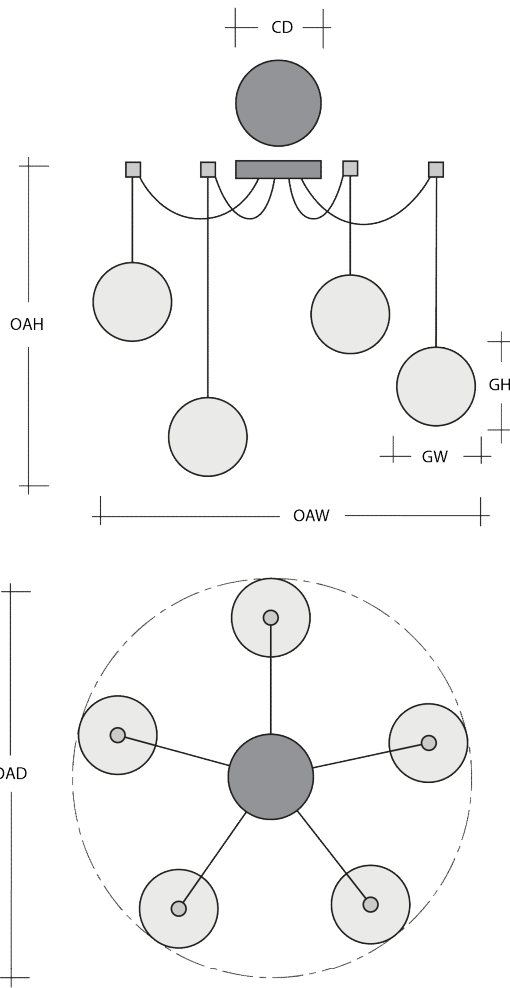

ROCK CRYSTAL SWAG MULTI-PENDANT 12 PC.

Capturing the raw beauty of natural quartz, this versatile chandelier style enables customization of the placement and height of each pendant. Each 'Rock Crystal' is individually crafted by Hammerton artisans and illuminated with integrated LED light, eliminating the distraction of a filament bulb. Choose from several glass colors and finishes.

Metallic Finishes

Glass Colors

Product Notes-PLEASE READ:

- All Hammerton Studio fixtures are handcrafted by artisans. Subtle imperfections reflect the mark of the maker and should be expected.
- This product may incorporate both steel and aluminum material. Transparent finishes may vary between steel and aluminum components.
- Products incorporating artisan blown and cast glass may create dramatic patterns of light and shadow on surrounding surfaces. While this is often desirable, shadowing can be minimized by adding recessed ceiling light to the installation area.

General Notes:

- Visit studio.hammerton.com to read our complete warranty.
- All dimensions are in inches unless otherwise noted. Dimensions may vary up to 7/8".

Scan for Product
& Install Info

HAMMERTON STUDIO

ROCK CRYSTAL SWAG MULTI-PENDANT 12 PC.

Product Dimensions		Inches
OAH	Over All Height: Min-Max	20.8 - 120
OAW	Over All Width: Min-Max	13.5 - 292.5
CD	Canopy Diameter	9

Glass Dimensions		
	Large Glass Quantity	4
GH-GW	Large Glass Size: GH x GW	13.5x4.5
	Medium Glass Quantity	4
GH-GW	Medium Glass Size: GH x GV	11.7x4
	Small Glass Quantity	4
GH-GW	Small Glass Size: GH x GW	10.3x3.7