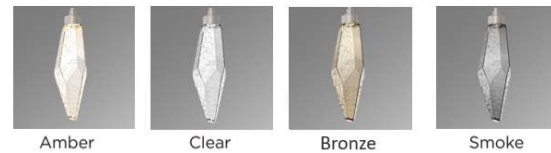

ROCK CRYSTAL SWAG MULTI-PENDANT 9 PC.

Capturing the raw beauty of natural quartz, this versatile chandelier style enables customization of the placement and height of each pendant. Each 'Rock Crystal' is individually crafted by Hammerton artisans and illuminated with integrated LED light, eliminating the distraction of a filament bulb. Choose from several glass colors and finishes.

Metallic Finishes

Glass Colors

Product Notes-PLEASE READ:

- All Hammerton Studio fixtures are handcrafted by artisans. Subtle imperfections reflect the mark of the maker and should be expected.
- This product may incorporate both steel and aluminum material. Transparent finishes may vary between steel and aluminum components.
- Products incorporating artisan blown and cast glass may create dramatic patterns of light and shadow on surrounding surfaces. While this is often desirable, shadowing can be minimized by adding recessed ceiling light to the installation area.