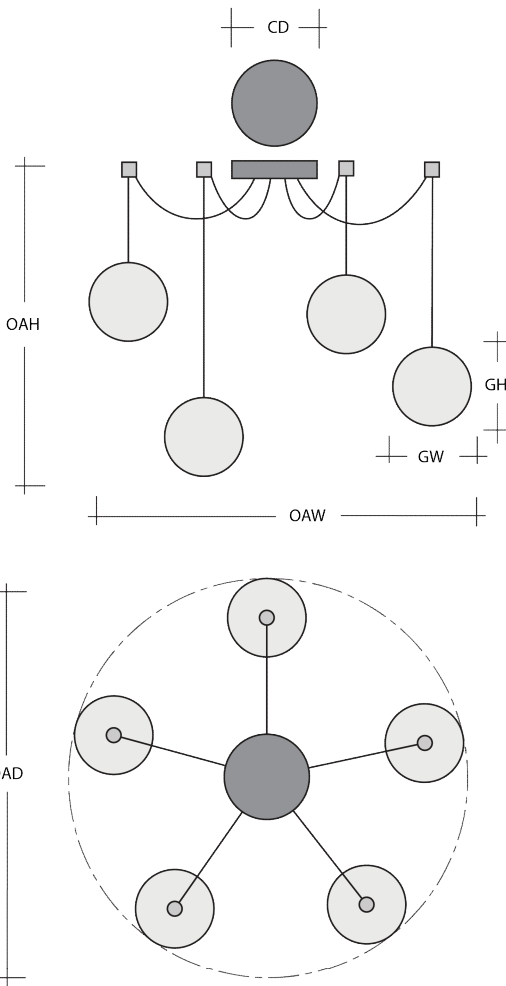

ROCK CRYSTAL SWAG MULTI-PENDANT 9 PC.

Capturing the raw beauty of natural quartz, this versatile chandelier style enables customization of the placement and height of each pendant. Each 'Rock Crystal' is individually crafted by Hammerton artisans and illuminated with integrated LED light, eliminating the distraction of a filament bulb. Choose from several glass colors and finishes.

Metallic Finishes

Glass Colors

Product Notes-PLEASE READ:

- All Hammerton Studio fixtures are handcrafted by artisans. Subtle imperfections reflect the mark of the maker and should be expected.
- This product may incorporate both steel and aluminum material. Transparent finishes may vary between steel and aluminum components.
- Products incorporating artisan blown and cast glass may create dramatic patterns of light and shadow on surrounding surfaces. While this is often desirable, shadowing can be minimized by adding recessed ceiling light to the installation area.

General Notes:

- Visit studio.hammerton.com to read our complete warranty.
- All dimensions are in inches unless otherwise noted. Dimensions may vary up to 7/8".

Scan for Product
& Install Info

HAMMERTON STUDIO

ROCK CRYSTAL SWAG MULTI-PENDANT 9 PC.

Product Dimensions		Inches
OAH	Over All Height: Min-Max	20.8 - 120
OAW	Over All Width: Min-Max	13.5 - 292.5
CD	Canopy Diameter	9

Glass Dimensions		
	Large Glass Quantity	3
GH-GW	Large Glass Size: GH x GW	13.5x4.5
	Medium Glass Quantity	3
GH-GW	Medium Glass Size: GH x GW	11.7x4
	Small Glass Quantity	3
GH-GW	Small Glass Size: GH x GW	10.3x3.7