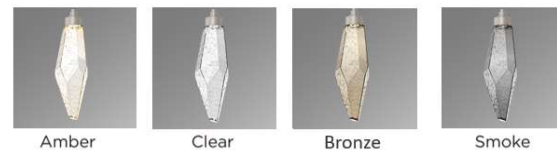

Glass Colors