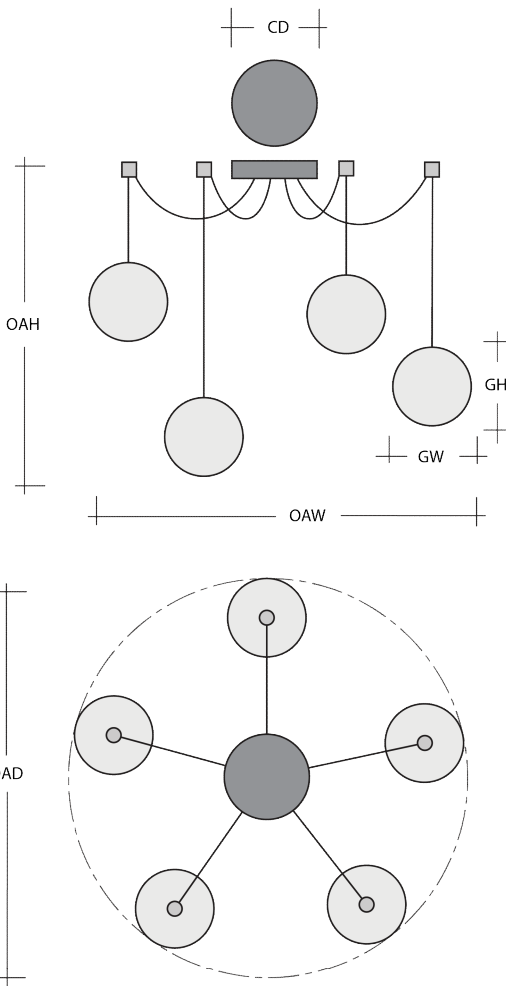

### Product Notes-PLEASE READ:

- All Hammerton Studio fixtures are handcrafted by artisans. Subtle imperfections reflect the mark of the maker and should be expected.
- This product may incorporate both steel and aluminum material. Transparent finishes may vary between steel and aluminum components.
- Products incorporating artisan blown and cast glass may create dramatic patterns of light and shadow on surrounding surfaces. While this is often desirable, shadowing can be minimized by adding recessed ceiling light to the installation area.

### General Notes:

- Visit [studio.hammerton.com](http://studio.hammerton.com) to read our complete warranty.
- All dimensions are in inches unless otherwise noted. Dimensions may vary up to 7/8".

Scan for Product  
& Install Info

## ROCK CRYSTAL SWAG MULTI-PENDANT 6 PC.

Product Dimensions		Inches
OAH	Over All Height: Min-Max	19.5 - 120
OAW	Over All Width: Min-Max	13.5 - 292.5
CD	Canopy Diameter	6

Glass Dimensions		
	Large Glass Quantity	2
GH-GW	Large Glass Size: GH x GW	13.5x4.5
	Medium Glass Quantity	2
GH-GW	Medium Glass Size: GH x GW	11.7x4
	Small Glass Quantity	2
GH-GW	Small Glass Size: GH x GW	10.3x3.7