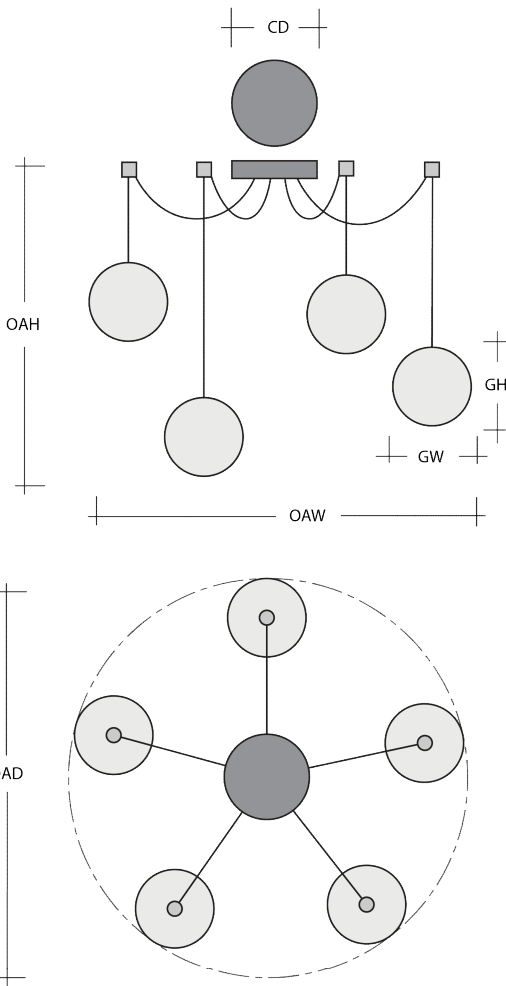

ROCK CRYSTAL SWAG MULTI-PENDANT 3 PC.

Capturing the raw beauty of natural quartz, this versatile chandelier style enables customization of the placement and height of each pendant. Each 'Rock Crystal' is individually crafted by Hammerton artisans and illuminated with integrated LED light, eliminating the distraction of a filament bulb. Choose from several glass colors and finishes.

Metallic Finishes

Glass Colors

Product Notes-PLEASE READ:

- All Hammerton Studio fixtures are handcrafted by artisans. Subtle imperfections reflect the mark of the maker and should be expected.
- This product may incorporate both steel and aluminum material. Transparent finishes may vary between steel and aluminum components.
- Products incorporating artisan blown and cast glass may create dramatic patterns of light and shadow on surrounding surfaces. While this is often desirable, shadowing can be minimized by adding recessed ceiling light to the installation area.

General Notes:

- Visit studio.hammerton.com to read our complete warranty.
- All dimensions are in inches unless otherwise noted. Dimensions may vary up to 7/8".

Scan for Product
& Install Info

HAMMERTON STUDIO

ROCK CRYSTAL SWAG MULTI-PENDANT 3 PC.

Product Dimensions		Inches
OAH	Over All Height: Min-Max	19.5 - 120
OAW	Over All Width: Min-Max	13.5 - 292.5
CD	Canopy Diameter	6

Glass Dimensions		
	Large Glass Quantity	1
GH-GW	Large Glass Size: GH x GW	13.5x4.5
	Medium Glass Quantity	1
GH-GW	Medium Glass Size: GH x GW	11.7x4
	Small Glass Quantity	1
GH-GW	Small Glass Size: GH x GW	10.3x3.7