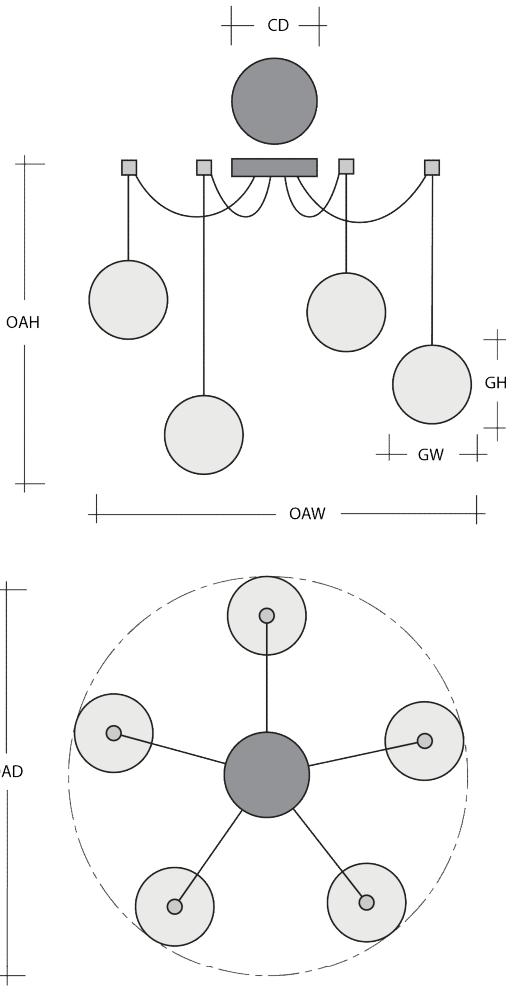

Metallic Finishes

Glass Colors

Product Notes-PLEASE READ:

- All Hammerton Studio fixtures are handcrafted by artisans. Subtle imperfections reflect the mark of the maker and should be expected.
- This product may incorporate both steel and aluminum material. Transparent finishes may vary between steel and aluminum components.
- Products incorporating artisan blown and cast glass may create dramatic patterns of light and shadow on surrounding surfaces. While this is often desirable, shadowing can be minimized by adding recessed ceiling light to the installation area.

General Notes:

- Visit studio.hammerton.com to read our complete warranty.
- All dimensions are in inches unless otherwise noted. Dimensions may vary up to 7/8".

Scan for Product
& Install Info

HAMMERTON STUDIO

AALTO SWAG MULTI-PENDANT 12 PC.

Product Dimensions		Inches
OAH	Over All Height: Min-Max	20.8 - 120
OAW	Over All Width: Min-Max	14.8 - 293.8
CD	Canopy Diameter	9

Glass Dimensions		
	Large Glass Quantity	4
GH-GW	Large Glass Size: GH x GW	13.5x5.8
	Medium Glass Quantity	4
GH-GW	Medium Glass Size: GH x GW	11.5x4.9
	Small Glass Quantity	4
GH-GW	Small Glass Size: GH x GW	9.6x4.3