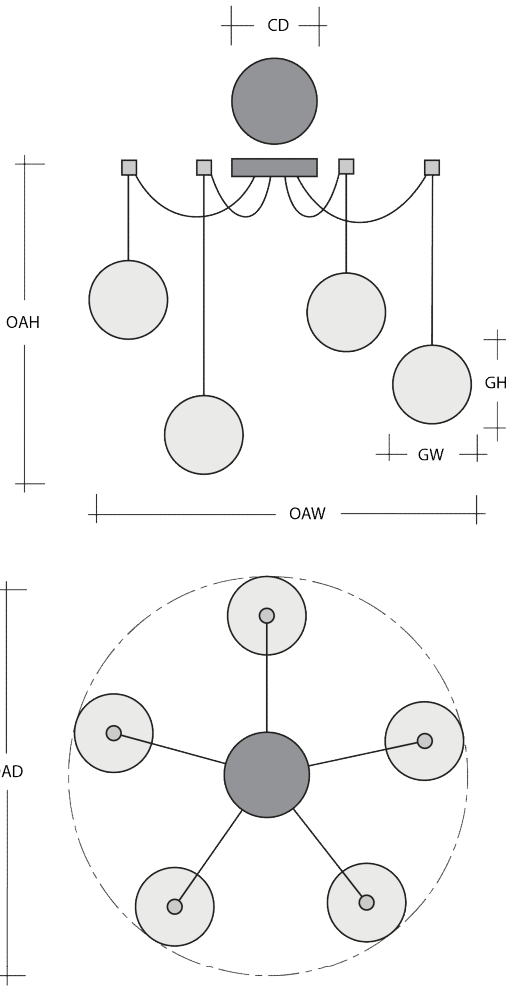

### Product Notes-PLEASE READ:

- All Hammerton Studio fixtures are handcrafted by artisans. Subtle imperfections reflect the mark of the maker and should be expected.
- This product may incorporate both steel and aluminum material. Transparent finishes may vary between steel and aluminum components.
- Products incorporating artisan blown and cast glass may create dramatic patterns of light and shadow on surrounding surfaces. While this is often desirable, shadowing can be minimized by adding recessed ceiling light to the installation area.

### General Notes:

- Visit [studio.hammerton.com](http://studio.hammerton.com) to read our complete warranty.
- All dimensions are in inches unless otherwise noted. Dimensions may vary up to 7/8".

Scan for Product  
& Install Info

## AALTO SWAG MULTI-PENDANT 6 PC.

Product Dimensions		Inches
OAH	Over All Height: Min-Max	19.5 - 120
OAW	Over All Width: Min-Max	14.8 - 293.8
CD	Canopy Diameter	6

Glass Dimensions		
	Large Glass Quantity	2
GH-GW	Large Glass Size: GH x GW	13.5x5.8
	Medium Glass Quantity	2
GH-GW	Medium Glass Size: GH x GW	11.5x4.9
	Small Glass Quantity	2
GH-GW	Small Glass Size: GH x GW	9.6x4.3