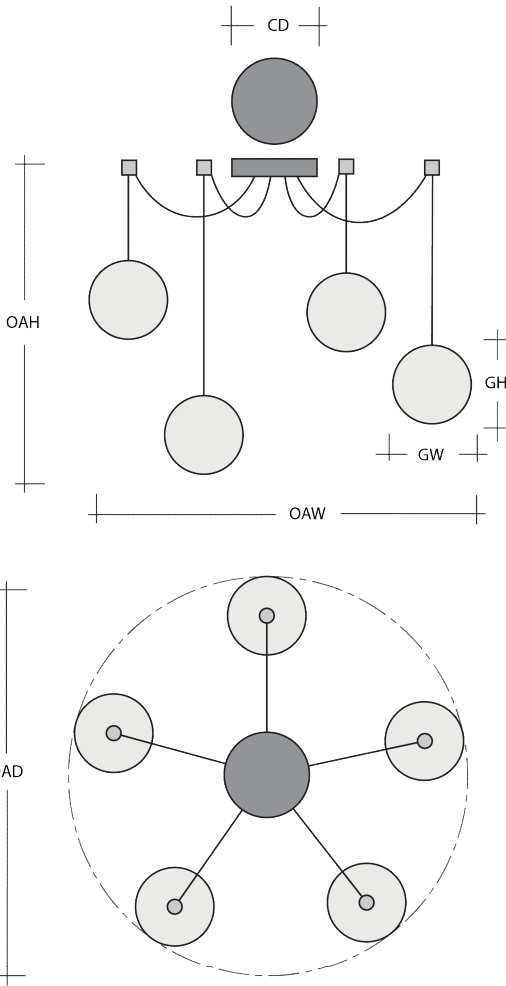

Metallic Finishes

Glass Colors

Product Notes-PLEASE READ:

- All Hammerton Studio fixtures are handcrafted by artisans. Subtle imperfections reflect the mark of the maker and should be expected.
- This product may incorporate both steel and aluminum material. Transparent finishes may vary between steel and aluminum components.
- Products incorporating artisan blown and cast glass may create dramatic patterns of light and shadow on surrounding surfaces. While this is often desirable, shadowing can be minimized by adding recessed ceiling light to the installation area.

General Notes:

- Visit studio.hammerton.com to read our complete warranty.
- All dimensions are in inches unless otherwise noted. Dimensions may vary up to 7/8".

Scan for Product
& Install Info

HAMMERTON STUDIO

AALTO SWAG MULTI-PENDANT 3 PC.

Product Dimensions		Inches
OAH	Over All Height: Min-Max	19.5 - 120
OAW	Over All Width: Min-Max	14.8 - 293.8
CD	Canopy Diameter	6

Glass Dimensions		
	Large Glass Quantity	1
GH-GW	Large Glass Size: GH x GW	13.5x5.8
	Medium Glass Quantity	1
GH-GW	Medium Glass Size: GH x GW	11.5x4.9
	Small Glass Quantity	1
GH-GW	Small Glass Size: GH x GW	9.6x4.3