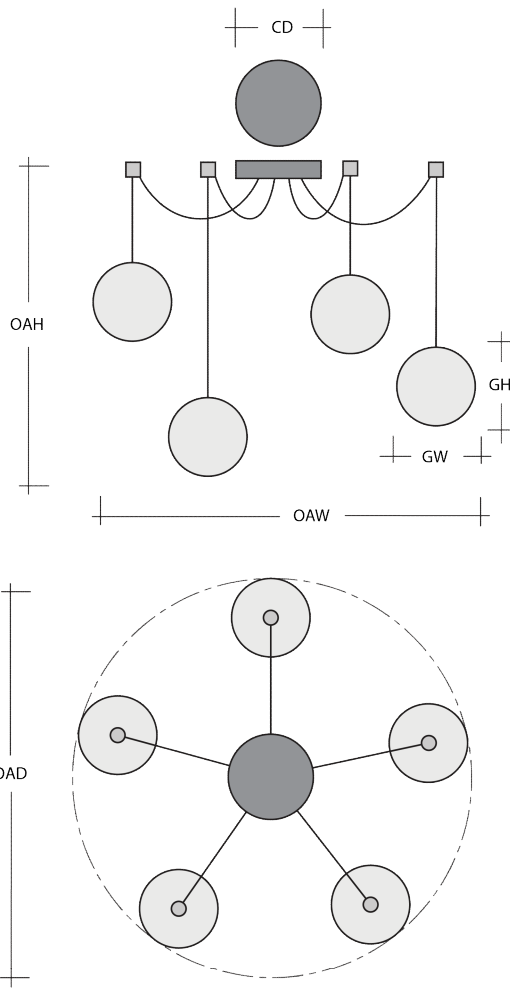

MISTO SWAG MULTI-PENDANT 9 PC.

Featuring a standard configuration of all three Hammerton Studio Optic Blown Glass styles, this versatile chandelier enables customization of the placement and height of each pendant. A ribbon of molten crystal glass added during fabrication creates a magical dance of light and color when paired with clear or vintage bulbs. Choose from several glass colors and finishes.

Metallic Finishes

Glass Colors

Product Notes-PLEASE READ:

- All Hammerton Studio fixtures are handcrafted by artisans. Subtle imperfections reflect the mark of the maker and should be expected.
- This product may incorporate both steel and aluminum material. Transparent finishes may vary between steel and aluminum components.
- Products incorporating artisan blown and cast glass may create dramatic patterns of light and shadow on surrounding surfaces. While this is often desirable, shadowing can be minimized by adding recessed ceiling light to the installation area.

General Notes:

- Visit studio.hammerton.com to read our complete warranty.
- All dimensions are in inches unless otherwise noted. Dimensions may vary up to 7/8".

Scan for Product
& Install Info

HAMMERTON STUDIO

MISTO SWAG MULTI-PENDANT 9 PC.

Product Dimensions		Inches
OAH	Over All Height: Min-Max	10 - 120
OAW	Over All Width: Min-Max	15.5 - 294.5
CD	Canopy Diameter	9

Glass Dimensions		
	Large Glass Quantity	3
GH-GW	Large Glass Size: GH x GW	10.6x6.5
	Medium Glass Quantity	3
GH-GW	Medium Glass Size: GH x GW	8.4x9
	Small Glass Quantity	3
GH-GW	Small Glass Size: GH x GW	5.2x8