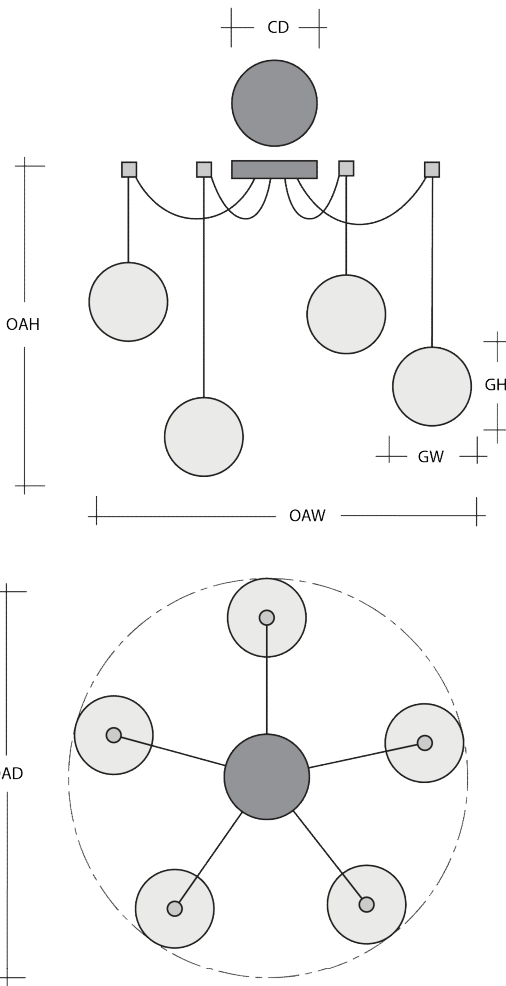

MISTO SWAG MULTI-PENDANT 6 PC.

Featuring a standard configuration of all three Hammerton Studio Optic Blown Glass styles, this versatile chandelier enables customization of the placement and height of each pendant. A ribbon of molten crystal glass added during fabrication creates a magical dance of light and color when paired with clear or vintage bulbs. Choose from several glass colors and finishes.

Metallic Finishes

Glass Colors

Product Notes-PLEASE READ:

- All Hammerton Studio fixtures are handcrafted by artisans. Subtle imperfections reflect the mark of the maker and should be expected.
- This product may incorporate both steel and aluminum material. Transparent finishes may vary between steel and aluminum components.
- Products incorporating artisan blown and cast glass may create dramatic patterns of light and shadow on surrounding surfaces. While this is often desirable, shadowing can be minimized by adding recessed ceiling light to the installation area.

General Notes:

- Visit studio.hammerton.com to read our complete warranty.
- All dimensions are in inches unless otherwise noted. Dimensions may vary up to 7/8".

Scan for Product
& Install Info

HAMMERTON STUDIO

MISTO SWAG MULTI-PENDANT 6 PC.

Product Dimensions		Inches
OAH	Over All Height: Min-Max	8.7 - 120
OAW	Over All Width: Min-Max	15.5 - 294.5
CD	Canopy Diameter	6

Glass Dimensions		
	Large Glass Quantity	2
GH-GW	Large Glass Size: GH x GW	10.6x6.5
	Medium Glass Quantity	2
GH-GW	Medium Glass Size: GH x GW	8.4x9
	Small Glass Quantity	2
GH-GW	Small Glass Size: GH x GW	5.2x8