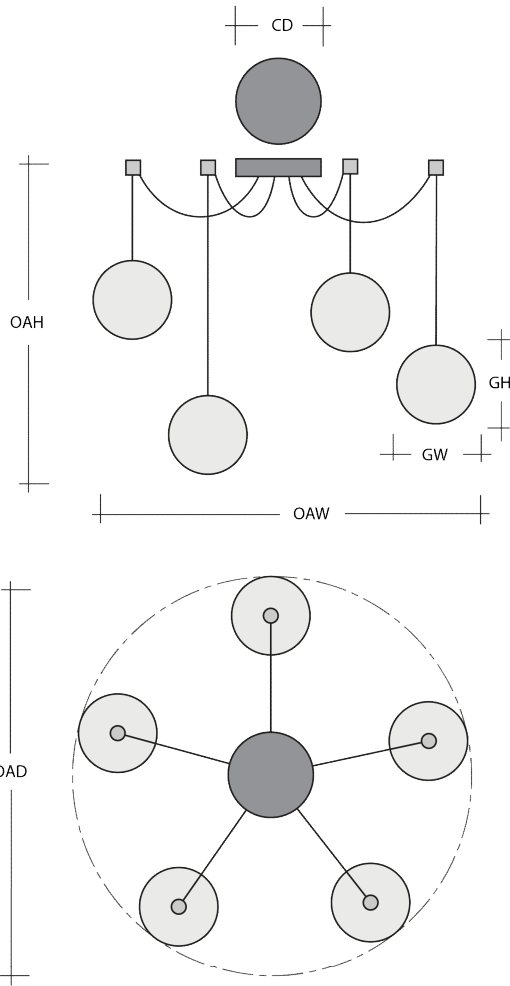

MISTO SWAG MULTI-PENDANT 3 PC.

Featuring a standard configuration of all three Hammerton Studio Optic Blown Glass styles, this versatile chandelier enables customization of the placement and height of each pendant. A ribbon of molten crystal glass added during fabrication creates a magical dance of light and color when paired with clear or vintage bulbs. Choose from several glass colors and finishes.

Metallic Finishes

Glass Colors

Product Notes-PLEASE READ:

- All Hammerton Studio fixtures are handcrafted by artisans. Subtle imperfections reflect the mark of the maker and should be expected.
- This product may incorporate both steel and aluminum material. Transparent finishes may vary between steel and aluminum components.
- Products incorporating artisan blown and cast glass may create dramatic patterns of light and shadow on surrounding surfaces. While this is often desirable, shadowing can be minimized by adding recessed ceiling light to the installation area.

General Notes:

- Visit studio.hammerton.com to read our complete warranty.
- All dimensions are in inches unless otherwise noted. Dimensions may vary up to 7/8".

Scan for Product
& Install Info

HAMMERTON STUDIO

MISTO SWAG MULTI-PENDANT 3 PC.

Product Dimensions		Inches
OAH	Over All Height: Min-Max	8.7 - 120
OAW	Over All Width: Min-Max	15.5 - 294.5
CD	Canopy Diameter	6

Glass Dimensions		
	Large Glass Quantity	1
GH-GW	Large Glass Size: GH x GW	10.6x6.5
	Medium Glass Quantity	1
GH-GW	Medium Glass Size: GH x GW	8.4x9
	Small Glass Quantity	1
GH-GW	Small Glass Size: GH x GW	5.2x8