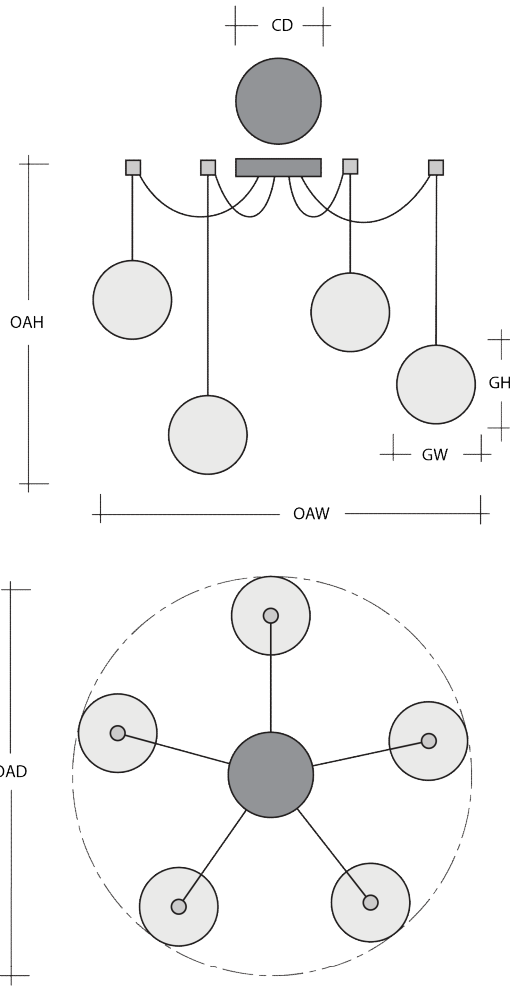

### Product Notes-PLEASE READ:

- All Hammerton Studio fixtures are handcrafted by artisans. Subtle imperfections reflect the mark of the maker and should be expected.
- This product may incorporate both steel and aluminum material. Transparent finishes may vary between steel and aluminum components.
- Products incorporating artisan blown and cast glass may create dramatic patterns of light and shadow on surrounding surfaces. While this is often desirable, shadowing can be minimized by adding recessed ceiling light to the installation area.

### General Notes:

- Visit [studio.hammerton.com](http://studio.hammerton.com) to read our complete warranty.
- All dimensions are in inches unless otherwise noted. Dimensions may vary up to 7/8".

Scan for Product  
& Install Info

## TERRA SWAG MULTI-PENDANT 3 PC.

Product Dimensions		Inches
OAH	Over All Height: Min-Max	11.8 - 120
OAW	Over All Width: Min-Max	18 - 297
CD	Canopy Diameter	6

Glass Dimensions		
	Large Glass Quantity	3
GH-GW	Large Glass Size: GH x GW	8.4x9
	Medium Glass Quantity	N/A
GH-GW	Medium Glass Size: GH x GW	N/A
	Small Glass Quantity	N/A
GH-GW	Small Glass Size: GH x GW	N/A