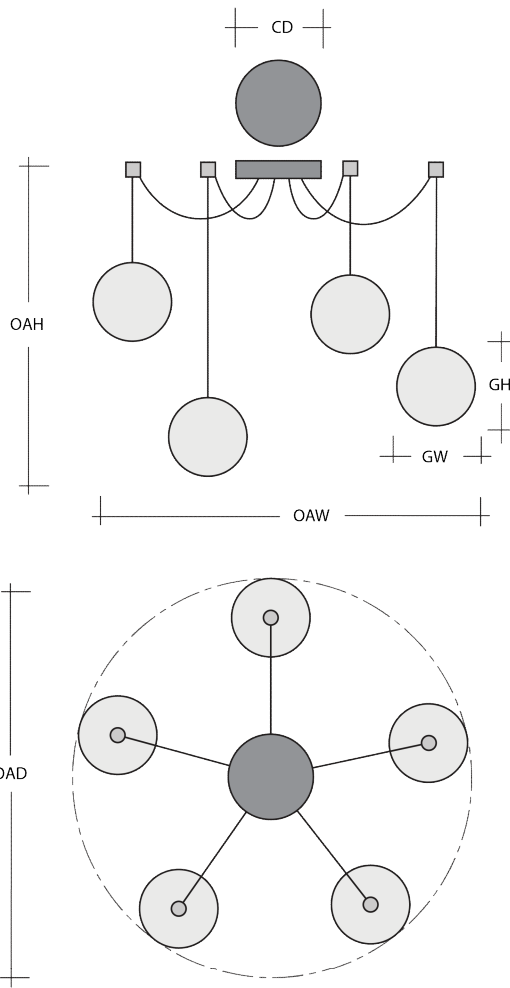

PARALLEL SWAG MULTI-PENDANT 12 PC.

Featuring floating LED-lit panels of glittering kiln-fused & hand-textured glass, this versatile chandelier style enables customization of the placement and height of each pendant. Each 'Parallel' glass panel is skillfully crafted by warm glass artisans in our Salt Lake City facility. Choose from several glass colors and finishes.

Metallic Finishes

Glass Colors

Product Notes-PLEASE READ:

- All Hammerton Studio fixtures are handcrafted by artisans. Subtle imperfections reflect the mark of the maker and should be expected.
- This product may incorporate both steel and aluminum material. Transparent finishes may vary between steel and aluminum components.
- Products incorporating artisan blown and cast glass may create dramatic patterns of light and shadow on surrounding surfaces. While this is often desirable, shadowing can be minimized by adding recessed ceiling light to the installation area.

General Notes:

- Visit studio.hammerton.com to read our complete warranty.
- All dimensions are in inches unless otherwise noted. Dimensions may vary up to 7/8".

Scan for Product
& Install Info

HAMMERTON STUDIO

PARALLEL SWAG MULTI-PENDANT 12 PC.

Product Dimensions		Inches
OAH	Over All Height: Min-Max	15.3 - 120
OAW	Over All Width: Min-Max	13.3 - 292.3
CD	Canopy Diameter	9

Glass Dimensions		
	Large Glass Quantity	12
GH-GW	Large Glass Size: GH x GW	13.7x4.3
	Medium Glass Quantity	N/A
GH-GW	Medium Glass Size: GH x GW	N/A
	Small Glass Quantity	N/A
GH-GW	Small Glass Size: GH x GW	N/A