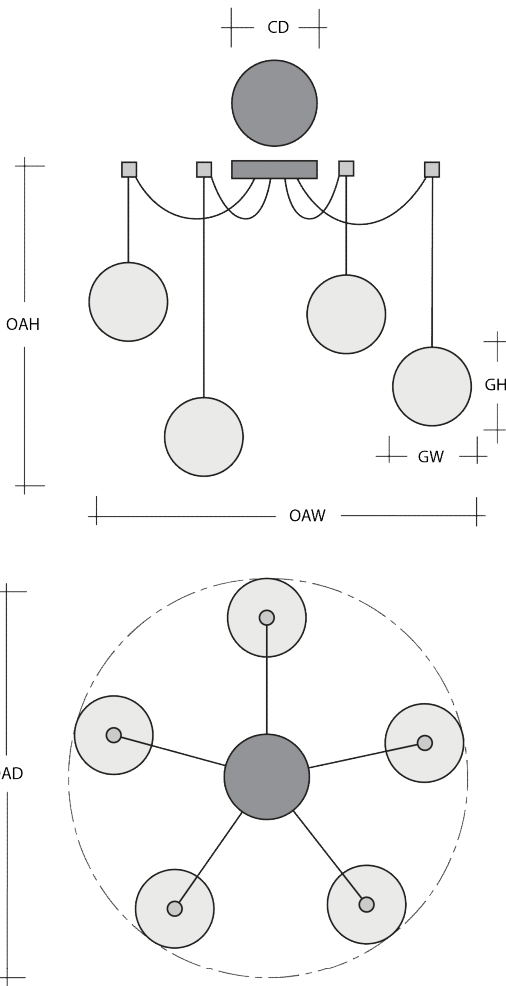

PARALLEL SWAG MULTI-PENDANT 9 PC.

Featuring floating LED-lit panels of glittering kiln-fused & hand-textured glass, this versatile chandelier style enables customization of the placement and height of each pendant. Each 'Parallel' glass panel is skillfully crafted by warm glass artisans in our Salt Lake City facility. Choose from several glass colors and finishes.

Metallic Finishes

Glass Colors

Product Notes-PLEASE READ:

- All Hammerton Studio fixtures are handcrafted by artisans. Subtle imperfections reflect the mark of the maker and should be expected.
- This product may incorporate both steel and aluminum material. Transparent finishes may vary between steel and aluminum components.
- Products incorporating artisan blown and cast glass may create dramatic patterns of light and shadow on surrounding surfaces. While this is often desirable, shadowing can be minimized by adding recessed ceiling light to the installation area.

General Notes:

- Visit studio.hammerton.com to read our complete warranty.
- All dimensions are in inches unless otherwise noted. Dimensions may vary up to 7/8".

Scan for Product
& Install Info

HAMMERTON STUDIO

PARALLEL SWAG MULTI-PENDANT 9 PC.

Product Dimensions		Inches
OAH	Over All Height: Min-Max	15.3 - 120
OAW	Over All Width: Min-Max	13.3 - 292.3
CD	Canopy Diameter	9

Glass Dimensions		
	Large Glass Quantity	9
GH-GW	Large Glass Size: GH x GW	13.7x4.3
	Medium Glass Quantity	N/A
GH-GW	Medium Glass Size: GH x GW	N/A
	Small Glass Quantity	N/A
GH-GW	Small Glass Size: GH x GW	N/A