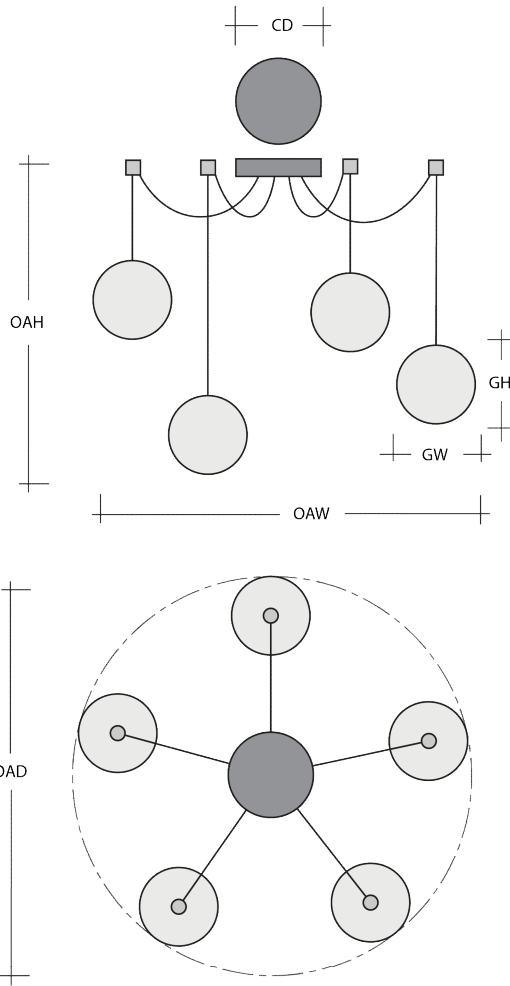

### Product Notes-PLEASE READ:

- All Hammerton Studio fixtures are handcrafted by artisans. Subtle imperfections reflect the mark of the maker and should be expected.
- This product may incorporate both steel and aluminum material. Transparent finishes may vary between steel and aluminum components.
- Products incorporating artisan blown and cast glass may create dramatic patterns of light and shadow on surrounding surfaces. While this is often desirable, shadowing can be minimized by adding recessed ceiling light to the installation area.

### General Notes:

- Visit [studio.hammerton.com](http://studio.hammerton.com) to read our complete warranty.
- All dimensions are in inches unless otherwise noted. Dimensions may vary up to 7/8".

Scan for Product  
& Install Info

## PARALLEL SWAG MULTI-PENDANT 6 PC.

Product Dimensions		Inches
OAH	Over All Height: Min-Max	14 - 120
OAW	Over All Width: Min-Max	13.3 - 292.3
CD	Canopy Diameter	6

Glass Dimensions		
	Large Glass Quantity	6
GH-GW	Large Glass Size: GH x GW	13.7x4.3
	Medium Glass Quantity	N/A
GH-GW	Medium Glass Size: GH x GW	N/A
	Small Glass Quantity	N/A
GH-GW	Small Glass Size: GH x GW	N/A