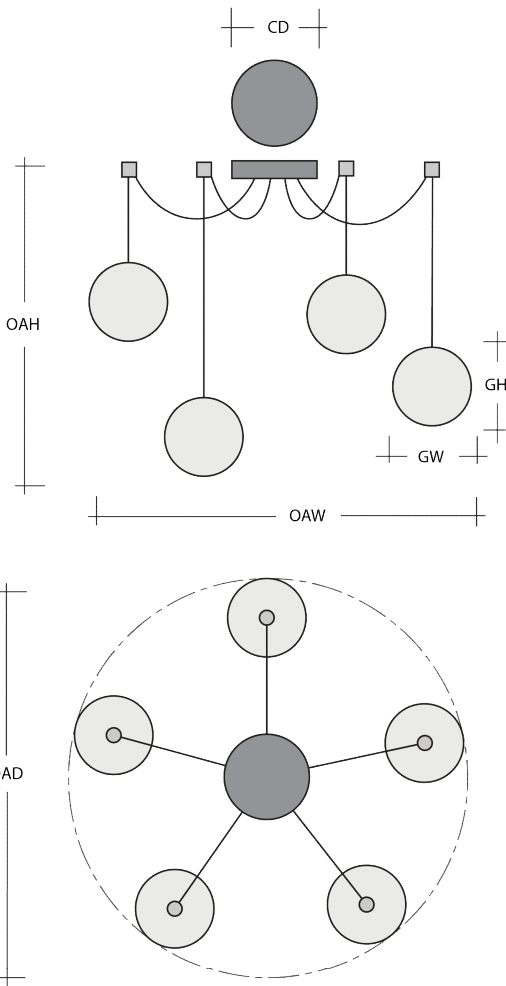

PARALLEL SWAG MULTI-PENDANT 3 PC.

Featuring floating LED-lit panels of glittering kiln-fused & hand-textured glass, this versatile chandelier style enables customization of the placement and height of each pendant. Each 'Parallel' glass panel is skillfully crafted by warm glass artisans in our Salt Lake City facility. Choose from several glass colors and finishes.

Metallic Finishes

Glass Colors

Product Notes-PLEASE READ:

- All Hammerton Studio fixtures are handcrafted by artisans. Subtle imperfections reflect the mark of the maker and should be expected.
- This product may incorporate both steel and aluminum material. Transparent finishes may vary between steel and aluminum components.
- Products incorporating artisan blown and cast glass may create dramatic patterns of light and shadow on surrounding surfaces. While this is often desirable, shadowing can be minimized by adding recessed ceiling light to the installation area.

General Notes:

- Visit studio.hammerton.com to read our complete warranty.
- All dimensions are in inches unless otherwise noted. Dimensions may vary up to 7/8".

Scan for Product
& Install Info

HAMMERTON STUDIO

PARALLEL SWAG MULTI-PENDANT 3 PC.

Product Dimensions		Inches
OAH	Over All Height: Min-Max	14 - 120
OAW	Over All Width: Min-Max	13.3 - 292.3
CD	Canopy Diameter	6

Glass Dimensions		
	Large Glass Quantity	3
GH-GW	Large Glass Size: GH x GW	13.7x4.3
	Medium Glass Quantity	N/A
GH-GW	Medium Glass Size: GH x GW	N/A
	Small Glass Quantity	N/A
GH-GW	Small Glass Size: GH x GW	N/A