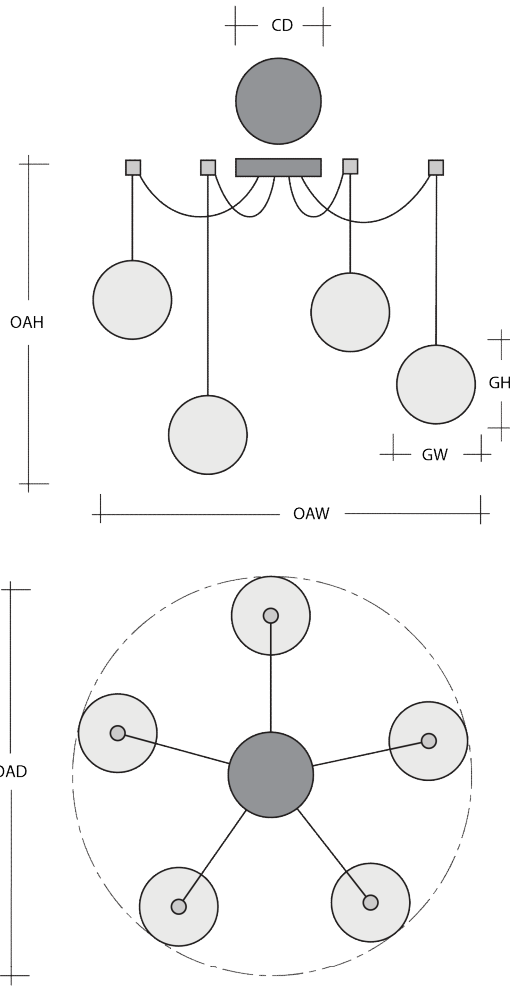

GEM SWAG MULTI-PENDANT 9 PC.

Jewelry for the home: this versatile chandelier style featuring our iconic Gem crystal glass enables customization of the placement and height of each pendant. Integrated LED illuminates the Gem glass without the visual distraction of a filament bulb. Choose from several glass colors and finishes.

Metallic Finishes

Glass Colors

Product Notes-PLEASE READ:

- All Hammerton Studio fixtures are handcrafted by artisans. Subtle imperfections reflect the mark of the maker and should be expected.
- This product may incorporate both steel and aluminum material. Transparent finishes may vary between steel and aluminum components.
- Products incorporating artisan blown and cast glass may create dramatic patterns of light and shadow on surrounding surfaces. While this is often desirable, shadowing can be minimized by adding recessed ceiling light to the installation area.

General Notes:

- Visit studio.hammerton.com to read our complete warranty.
- All dimensions are in inches unless otherwise noted. Dimensions may vary up to 7/8".

Scan for Product
& Install Info

HAMMERTON STUDIO

GEM SWAG MULTI-PENDANT 9 PC.

Product Dimensions		Inches
OAH	Over All Height: Min-Max	15.3 - 120
OAW	Over All Width: Min-Max	17 - 296
CD	Canopy Diameter	9

Glass Dimensions		
	Large Glass Quantity	3
GH-GW	Large Glass Size: GH x GW	8.2x8
	Medium Glass Quantity	3
GH-GW	Medium Glass Size: GH x GW	6.8 x 6.4
	Small Glass Quantity	3
GH-GW	Small Glass Size: GH x GW	5.8 x 5.5