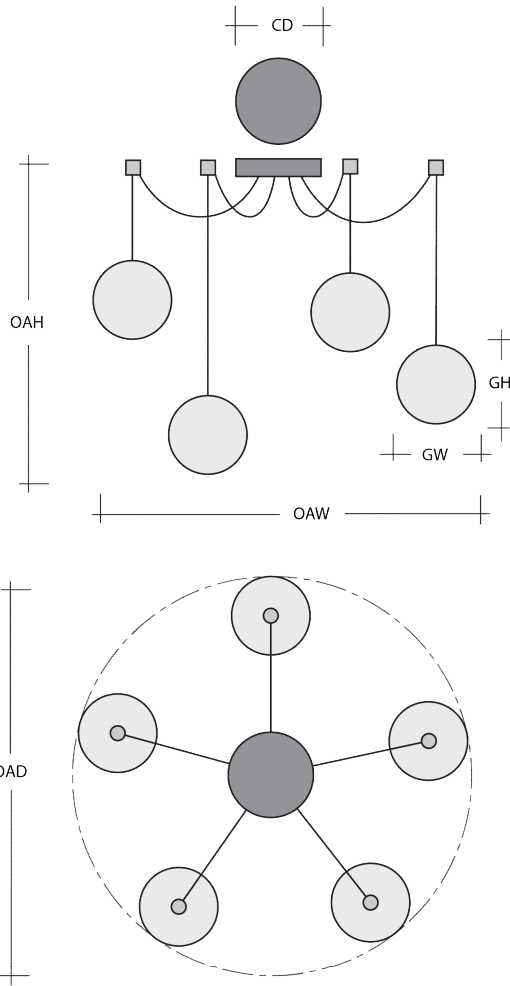

### Product Notes-PLEASE READ:

- All Hammerton Studio fixtures are handcrafted by artisans. Subtle imperfections reflect the mark of the maker and should be expected.
- This product may incorporate both steel and aluminum material. Transparent finishes may vary between steel and aluminum components.
- Products incorporating artisan blown and cast glass may create dramatic patterns of light and shadow on surrounding surfaces. While this is often desirable, shadowing can be minimized by adding recessed ceiling light to the installation area.

### General Notes:

- Visit [studio.hammerton.com](http://studio.hammerton.com) to read our complete warranty.
- All dimensions are in inches unless otherwise noted. Dimensions may vary up to 7/8".

Scan for Product  
& Install Info

## GEM SWAG MULTI-PENDANT 6 PC.

Product Dimensions		Inches
OAH	Over All Height: Min-Max	14 - 120
OAW	Over All Width: Min-Max	17 - 296
CD	Canopy Diameter	6

Glass Dimensions		
	Large Glass Quantity	2
GH-GW	Large Glass Size: GH x GW	8.2x8
	Medium Glass Quantity	2
GH-GW	Medium Glass Size: GH x GW	6.8 x 6.4
	Small Glass Quantity	2
GH-GW	Small Glass Size: GH x GW	5.8 x 5.5