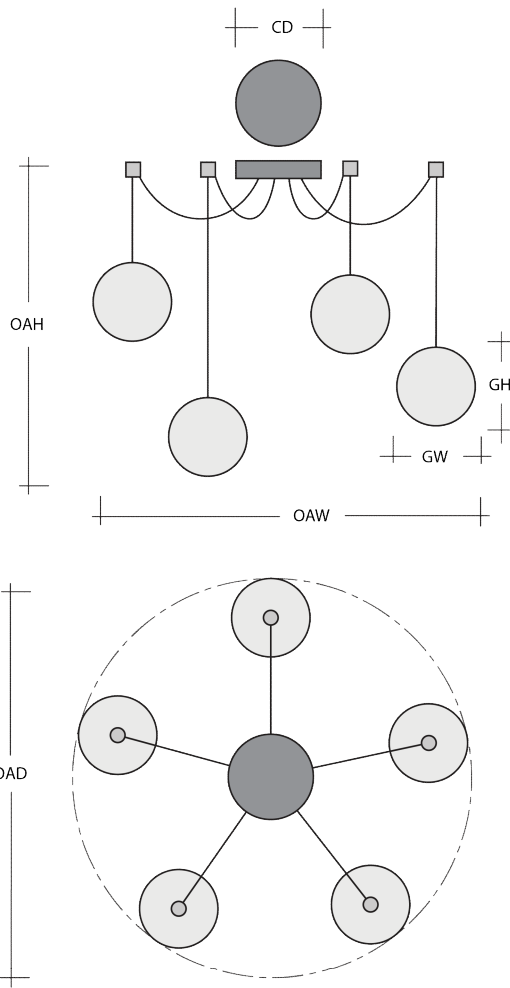

GEM SWAG MULTI-PENDANT 3 PC.

Jewelry for the home: this versatile chandelier style featuring our iconic Gem crystal glass enables customization of the placement and height of each pendant. Integrated LED illuminates the Gem glass without the visual distraction of a filament bulb. Choose from several glass colors and finishes.

Metallic Finishes

Glass Colors

Product Notes-PLEASE READ:

- All Hammerton Studio fixtures are handcrafted by artisans. Subtle imperfections reflect the mark of the maker and should be expected.
- This product may incorporate both steel and aluminum material. Transparent finishes may vary between steel and aluminum components.
- Products incorporating artisan blown and cast glass may create dramatic patterns of light and shadow on surrounding surfaces. While this is often desirable, shadowing can be minimized by adding recessed ceiling light to the installation area.

General Notes:

- Visit studio.hammerton.com to read our complete warranty.
- All dimensions are in inches unless otherwise noted. Dimensions may vary up to 7/8".

Scan for Product
& Install Info

HAMMERTON STUDIO

GEM SWAG MULTI-PENDANT 3 PC.

Product Dimensions		Inches
OAH	Over All Height: Min-Max	14 - 120
OAW	Over All Width: Min-Max	17 - 296
CD	Canopy Diameter	6

Glass Dimensions		
	Large Glass Quantity	1
GH-GW	Large Glass Size: GH x GW	8.2x8
	Medium Glass Quantity	1
GH-GW	Medium Glass Size: GH x GW	6.8 x 6.4
	Small Glass Quantity	1
GH-GW	Small Glass Size: GH x GW	5.8 x 5.5