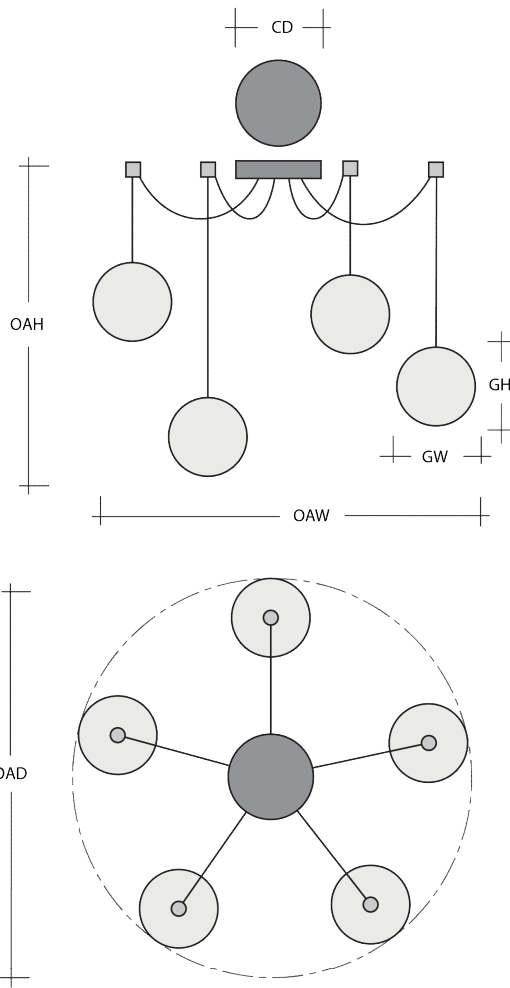

Metallic Finishes

Glass Colors

Product Notes-PLEASE READ:

- All Hammerton Studio fixtures are handcrafted by artisans. Subtle imperfections reflect the mark of the maker and should be expected.
- This product may incorporate both steel and aluminum material. Transparent finishes may vary between steel and aluminum components.
- Products incorporating artisan blown and cast glass may create dramatic patterns of light and shadow on surrounding surfaces. While this is often desirable, shadowing can be minimized by adding recessed ceiling light to the installation area.

General Notes:

- Visit studio.hammerton.com to read our complete warranty.
- All dimensions are in inches unless otherwise noted. Dimensions may vary up to 7/8".

Scan for Product
& Install Info

HAMMERTON STUDIO

COPPA SWAG MULTI-PENDANT 12 PC.

Product Dimensions		Inches
OAH	Over All Height: Min-Max	10 - 120
OAW	Over All Width: Min-Max	17 - 296
CD	Canopy Diameter	9

Glass Dimensions		
	Large Glass Quantity	12
GH-GW	Large Glass Size: GH x GW	5.2x8
	Medium Glass Quantity	N/A
GH-GW	Medium Glass Size: GH x GW	N/A
	Small Glass Quantity	N/A
GH-GW	Small Glass Size: GH x GW	N/A